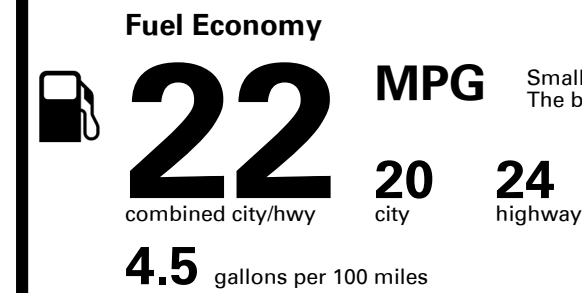

## EPA DOT Fuel Economy and Environment

Gasoline Vehicle

Small SUVs range from 14 to 129 MPG. The best vehicle rates 132 MPG.

**You spend \$4,500**  
 more in fuel costs over 5 years compared to the average new vehicle.