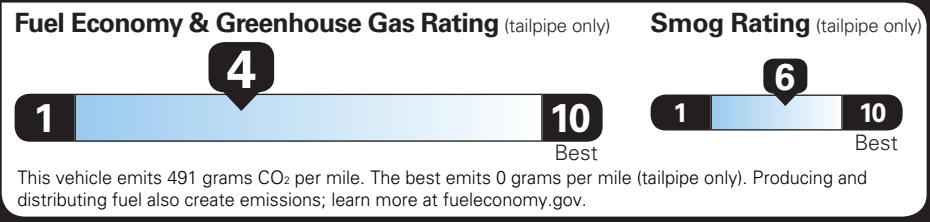

Actual results will vary for many reasons, including driving conditions and how you drive and maintain your vehicle. The average new vehicle gets 28 MPG and costs $9,500 to fuel over 5 years. Cost estimates are based on 15,000 miles per year at $3.50 per gallon. MPGe is miles per gasoline gallon equivalent. Vehicle emissions are a significant cause of climate change and smog.

fuelconomy.gov
Calculate personalized estimates and compare vehicles

GOVERNMENT 5-STAR SAFETY RATINGS

Overall Vehicle Score ★★★★★
Based on the combined ratings of frontal, side and rollover. Should ONLY be compared to other vehicles of similar size and weight.

Frontal Crash	Driver Passenger	★★★★★
Based on the risk of injury in a frontal impact. Should ONLY be compared to other vehicles of similar size and weight.		
Side Crash	Front seat Rear seat	★★★★★ Not Rated
Based on the risk of injury in a side impact.		
Rollover		★★★★★
Based on the risk of rollover in a single-vehicle crash.		

Star ratings range from 1 to 5 stars (★★★★★) with 5 being the highest.
Source: National Highway Traffic Safety Administration (NHTSA)
www.safercar.gov or 1-888-327-4236

PARTS CONTENT INFORMATION

FOR VEHICLES IN THIS CARLINE:
U.S./CANADIAN PARTS CONTENT: 37%
MAJOR SOURCES OF FOREIGN PARTS CONTENT: MEXICO 37%

NOTE: PARTS CONTENT DOES NOT INCLUDE FINAL ASSEMBLY, DISTRIBUTION, OR OTHER NON-PARTS COSTS.

FOR THIS VEHICLE:
FINAL ASSEMBLY POINT: SILAO, GJ MEXICO
COUNTRY OF ORIGIN: ENGINE: UNITED STATES TRANSMISSION: UNITED STATES

This label has been applied pursuant to Federal law - Do not remove prior to delivery to the ultimate purchaser. *Includes Manufacturer's Recommended Pre-Delivery Service. Does not include dealer installed options and accessories not listed above, local taxes or license fees.

© 2009 General Motors LLC
GMLBL_PROD_0043 - 10/23/2023

ORDER NO DZQP7F SALES CODE R
SALES MODEL CODE CC10903
DEALER NO 08624
FINAL ASSEMBLY:
SILAO, GJ MEXICO

VIN 3GCNAED8SG336952 REISSUE
DEALER TO WHOM DELIVERED
HENDRICK CHEVROLET, LLC DBA RICK HE
14310 HOMESTEAD RD
KEARNEY, MO 64060

Equipped with the safety and security of OnStar.
Visit onstar.com for details.
onstar.com/privacy

WARNING
Cancer and Reproductive Harm
www.P65Warnings.ca.gov/passenger-vehicle
SEE OWNER'S MANUAL