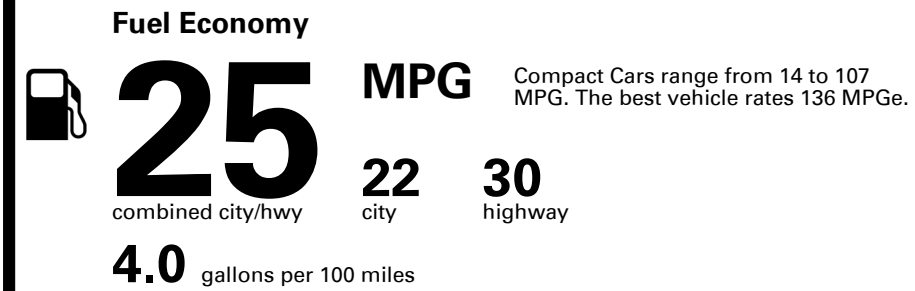

EMISSIONS:
This vehicle is certified to meet emission requirements in all 50 states

Inland Freight & Handling : \$995.00

TOTAL PRICE: \$36,520.00

350 A 2539VGLOVI 107

EPA DOT Fuel Economy and Environment

Gasoline Vehicle

You spend \$2,000
more in fuel costs over 5 years
compared to the average new vehicle.

Annual fuel cost \$1,800

Fuel Economy & Greenhouse Gas Rating (tailpipe only)

Smog Rating (tailpipe only)

Actual results will vary for many reasons, including driving conditions and how you drive and maintain your vehicle. The average new vehicle gets 27 MPG and costs \$7,000 to fuel over 5 years. Cost estimates are based on 15,000 miles per year at \$ 2.55 per gallon. MPGe is miles per gasoline gallon equivalent. Vehicle emissions are a significant cause of climate change and smog.