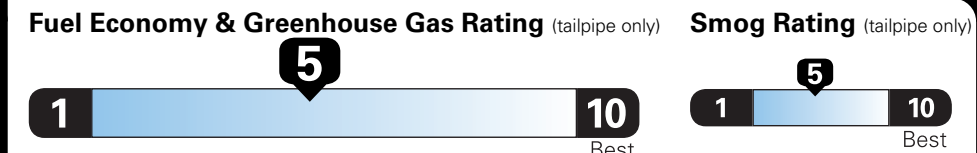

Fuel Economy and Environment

Gasoline Vehicle

Small SUVs range from 18 to 120 MPG. The best vehicle rates 136 MPGe.

You spend \$750 more in fuel costs over 5 years compared to the average new vehicle.

Annual fuel cost \$1,550