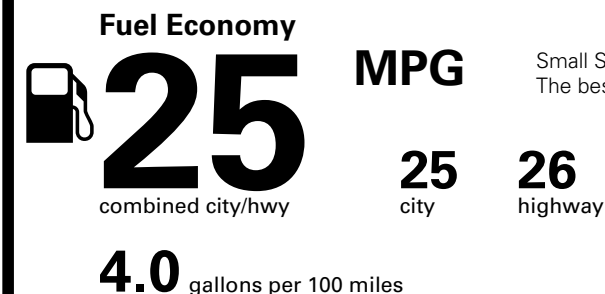

Fuel Economy and Environment

Gasoline Vehicle

Small SUVs range from 18 to 120 MPG. The best vehicle rates 136 MPGe.

You spend \$750 more in fuel costs over 5 years compared to the average new vehicle.

Annual fuel cost \$1,550