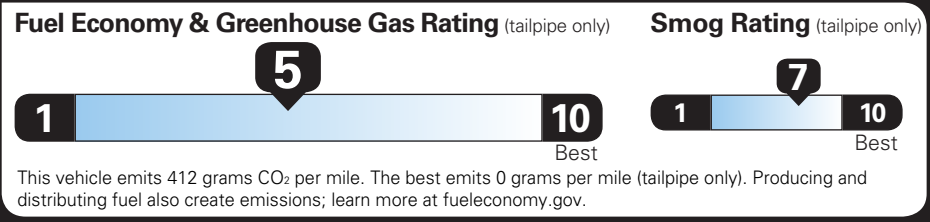

EPA DOT Fuel Economy and Environment

Gasoline Vehicle

Fuel Economy COLORADO 2WD

22 MPG Small pickup trucks range from 16 to 37 MPG. The best vehicle rates 140 MPGe.

combined city/hwy **20** city **24** highway

4.5 gallons per 100 miles

You spend $2,500 more in fuel costs over 5 years compared to the average new vehicle.

Annual fuel cost $2,450