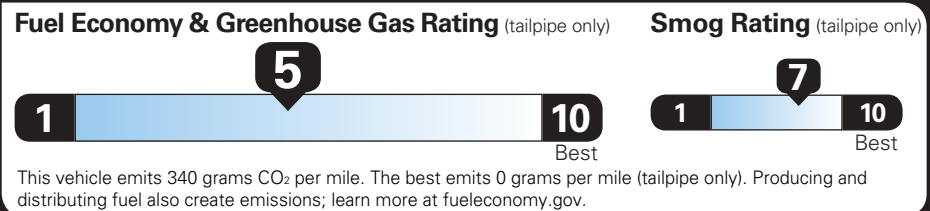

EPA DOT Fuel Economy and Environment

Gasoline Vehicle

Fuel Economy EQUINOX AWD

Small SUVs range from 14 to 123 MPG. The best vehicle rates 132 MPGe.

26 MPG combined city/hwy

24 MPG city

30 MPG highway

3.8 gallons per 100 miles

You spend $500 more in fuel costs over 5 years compared to the average new vehicle.

Annual fuel cost $1,700