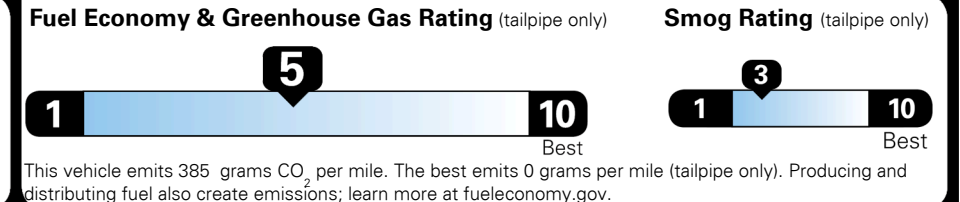

Full Tank of Gas

Additional Standard Features

- Carpeted Floor Mats

Manufacturer's Suggested Retail Price: $39,875.00

ADDED FEATURES:

- *Prestige Package: $4,000.00
  - 19" Alloy Wheels
  - Leather Seating Surfaces
  - Wide Sunroof
  - Lexicon® 15-Speaker Premium Audio System
  - Parking Distance Warning - Forward & Reverse
  - Integrated Memory System
  - Power Tilt-and-Telescopic Steering Wheel
  - Aluminum Trim
  - Rain-Sensing Wipers
  - Passenger Walk-in Device
  - Passenger 4-Way Lumbar
  - Wireless Device Charging
  - Acoustic Laminated Glass (Front Side)

Accessories

- *Mud Guards $140.00
- *Wheel Locks $85.00

SOLD TO: IL715   **SHIPPED TO: IL715**
GENESIS OF BLOOMINGTON-NORMAL
600 GREENBRIAR DRIVE
NORMAL IL 61761

VIN: KMTG34TA4NU099750	ENGINE: G4KLN000768	EXTERIOR COLOR: MAKALU GRAY	INTERIOR/SEAT COLOR: OBSIDIAN BLACK/OBSIDIAN
MODEL: R0422A45	PORT OF ENTRY: PT	TRANSPORT: TRUCK	ACCESSORY WEIGHT: 8 lbs./ 4 kgs.

EMISSIONS:
This vehicle is certified to meet emission requirements in all 50 states

Inland Freight & Handling : $1,095.00

TOTAL PRICE: $45,195.00

45 A 0502CRUBY 88

EPA DOT Fuel Economy and Environment

Fuel Economy

23 MPG
combined city/hwy

20 city   28 highway

4.3 gallons per 100 miles

Compact Cars range from 18 to 79 MPG. The best vehicle rates 142 MPGe.

You spend $3,000
more in fuel costs over 5 years compared to the average new vehicle.

Annual fuel cost $1,900

Actual results will vary for many reasons, including driving conditions and how you drive and maintain your vehicle. The average new vehicle gets 27 MPG and costs $6,500 to fuel over 5 years. Cost estimates are based on 15,000 miles per year at $ 2.95 per gallon. MPGe is miles per gasoline gallon equivalent. Vehicle emissions are a significant cause of climate change and smog.

fueleconomy.gov
Calculate personalized estimates and compare vehicles

GOVERNMENT 5-STAR SAFETY RATINGS

This vehicle has not been rated by the government for overall vehicle score, frontal crash, side crash or rollover risk.

Source: National Highway Traffic Safety Administration (NHTSA).
www.safercar.gov or 1-888-327-4236

Manufacturer's suggested retail price includes manufacturer's recommended pre-delivery service. Gasoline license and title fees state and local taxes and dealer installed options and accessories are not included in the manufacturer's suggested retail price. This label has been affixed to this vehicle by Hyundai Motor America, pursuant to the requirements of 15 U.S.C. 1231 et seq. which prohibits its removal or alteration prior to delivery to the ultimate purchaser.

PARTS CONTENT INFORMATION

FOR VEHICLES IN THIS CARLINE: U.S./CANADIAN PARTS CONTENT: 5 %

MAJOR SOURCES OF FOREIGN PARTS CONTENT: KOREA: 85 %

FOR THIS VEHICLE: FINAL ASSEMBLY POINT: ULSAN, KOREA

COUNTRY OF ORIGIN:

ENGINE: KOREA   TRANSMISSION: KOREA

Note: Parts content does not include final assembly, distribution, or other non-parts costs.