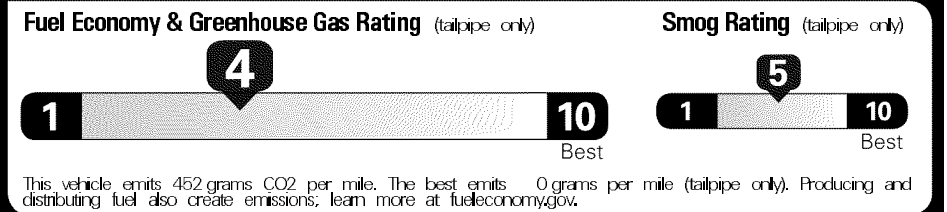

MANUFACTURER'S SUGGESTED RETAIL PRICE **$34,340.00**

OPTIONAL EQUIPMENT

- FE 50 State Emissions
- ED Entune Audio Plus: All Content Included as Standard Equipment
- AL 16" Alloy Wheel
- SL SR5 Package: All Content Included as Standard Equipment
- 2T All-Weather Flr Liner/Door Sill Protector 228.00
- DK Preferred Owner's Portfolio
- MF Mudguards 129.00
- WL Wheel Locks (Alloy) 80.00

Original - Copy

Created on 2018-01-21 05:37:19 (UTC)

EPA DOT Fuel Economy and Environment

Gasoline Vehicle

Fuel Economy
20 MPG Small Pickups range from 17 to 25 MPG. The best vehicle rates 136 MPGe.
18 22
combined city/hwy city highway
5.0 gallons per 100 miles

You spend $ 2,250
more in fuel costs over 5 years compared to the average new vehicle.

Annual fuel cost $ 1,800

Actual results will vary for many reasons, including driving conditions and how you drive and maintain your vehicle. The average new vehicle gets 27 MPG and costs $6,750 to fuel over 5 years. Cost estimates are based on 15,000 miles per year at $2.40 per gallon. MPGe is miles per gasoline gallon equivalent. Vehicle emissions are a significant cause of climate change and smog.

fuelconomy.gov
Calculate personalized estimates and compare vehicles

DELIVERY, PROCESSING AND HANDLING FEE 995.00

TOTAL $35,772.00

The New Vehicle Limited Warranty provides 3-year/36,000 mile basic coverage, 5-year/60,000 mile powertrain coverage, plus 5-year/unlimited mile corrosion perforation coverage. See Warranty and Maintenance Guide for details. An extended service contract may be available for the vehicle. Ask dealer for details. Manufacturer's suggested retail price includes manufacturer's recommended pre-delivery service. Gasoline, license and title fees, applicable federal, state and local taxes and dealer and distributor installed options and accessories are not included in the manufacturer's suggested retail price.

ToyotaCare, which covers normal factory scheduled maintenance for two years or 25,000 miles, whichever occurs first, is included as part of the sales price of the vehicle for qualifying buyers. See participating dealer for eligibility and coverage details.

Delivered by Truck to: 20125
ROUTE 44 TOYOTA
1154 NEW STATE HIGHWAY
RAYNHAM MA02767