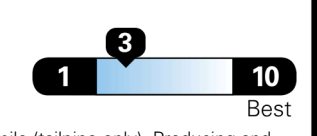

Smog Rating (tailpipe only)

This vehicle emits 457 grams CO₂ per mile. The best emits 0 grams per mile (tailpipe only). Producing and distributing fuel also create emissions; learn more at fueleconomy.gov.

Actual results will vary for many reasons, including driving conditions and how you drive and maintain your vehicle. The average new vehicle gets 27 MPG and costs $7,500 to fuel over 5 years. Cost estimates are based on 15,000 miles per year at $ 2.70 per gallon. MPGe is miles per gasoline gallon equivalent. Vehicle emissions are a significant cause of climate change and smog.

fueleconomy.gov

Calculate personalized estimates and compare vehicles