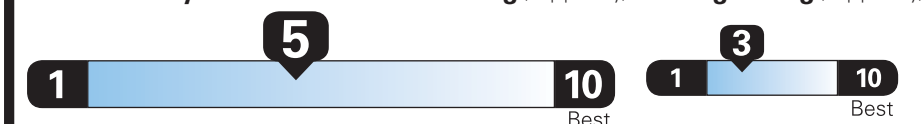

Fuel Economy & Greenhouse Gas Rating (tailpipe only) **Smog Rating** (tailpipe only)

This vehicle emits 342 grams CO₂ per mile. The best emits 0 grams per mile (tailpipe only). Producing and distributing fuel also create emissions; learn more at fueleconomy.gov.

Actual results will vary for many reasons, including driving conditions and how you drive and maintain your vehicle. The average new vehicle gets 27 MPG and costs $6,750 to fuel over 5 years. Cost estimates are based on 15,000 miles per year at $2.40 per gallon. MPGe is miles per gasoline gallon equivalent. Vehicle emissions are a significant cause of climate change and smog.

fueleconomy.gov

Calculate personalized estimates and compare vehicles

GOVERNMENT 5-STAR SAFETY RATINGS

Overall Vehicle Score ★★★★★

Based on the combined ratings of frontal, side and rollover. Should ONLY be compared to other vehicles of similar size and weight.

Frontal Crash Driver Passenger ★★★★★

Based on the risk of injury in a frontal impact. Should ONLY be compared to other vehicles of similar size and weight.

Side Crash Front seat Rear seat ★★★★★

Based on the risk of injury in a side impact.

Rollover ★★★★★

Based on the risk of rollover in a single-vehicle crash.

Star ratings range from 1 to 5 stars (★★★★★), with 5 being the highest. Source: National Highway Traffic Safety Administration (NHTSA). www.safercar.gov or 1-888-327-4236

SYNC® CONNECT POWERED BY FORDPASS™

With a SYNC Connect-equipped vehicle, you can use FordPass to:

- Remotely start, lock and unlock your vehicle.
- Schedule specific times to remotely start your vehicle.
- Locate your parked vehicle.
- Check vehicle fuel level and approximate mileage from your smartphone.
- Set up your vehicle's complimentary 3 month or 3GB Wi-Fi® hotspot trial.

Learn more at FordPass.com
SYNC Connect includes service for five years from the vehicle sale date as recorded by the dealer.