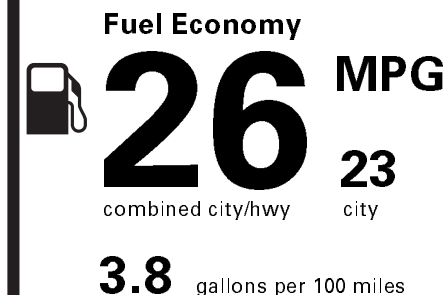

PRICE INFORMATION

BASE PRICE	\$28,005.00
TOTAL OPTIONS/OTHER	
TOTAL VEHICLE & OPTIONS/OTHER	28,005.00
DESTINATION & DELIVERY	995.00

EPA DOT Fuel Economy and Environment

Gasoline Vehicle

Small SUVs range from 18 to 34 MPG. The best vehicle rates 136 MPGe.

You spend **\$250** more in fuel costs over 5 years compared to the average new vehicle.

Annual fuel cost **\$1,400**

Fuel Economy & Greenhouse Gas Rating (tailpipe only) **Smog Rating** (tailpipe only)