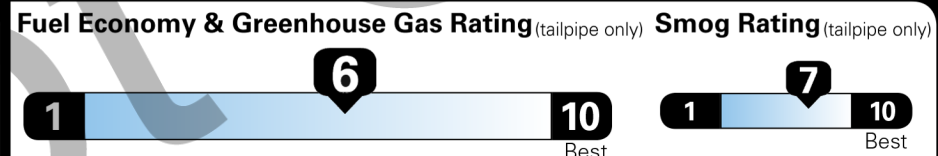

This vehicle emits 286 grams CO₂ per mile. The best emits 0 grams per mile (tailpipe only). Producing and distributing fuel also create emissions; learn more at fuel economy.gov.

Actual results will vary for many reasons, including driving conditions and how you drive and maintain your vehicle. The average new vehicle gets 28 MPG and costs $8,000 to fuel over 5 years. Cost estimates are based on 15,000 miles per year at $2.95 per gallon. MPGe is miles per gasoline gallon equivalent. Vehicle emissions are a significant cause of climate change and smog.

fuel economy.gov
Calculate personalized estimates and compare vehicles

MANUFACTURER'S SUGGESTED RETAIL PRICE[†] **$31,520.00**

[†]Manufacturer's suggested retail price excludes delivery processing and handling fees, license and title fees, applicable federal, state and local taxes, and dealer and distributor options and accessories.

--- 36 Month/36,000 Mile Limited Warranty ---
On All Southeast Toyota Distributors, LLC, Options
For Inquires, Call 1-800-301-6859

TOTAL DISTRIBUTOR'S OPTIONS	$ 1,176.00
DELIVERY, PROCESSING AND HANDLING FEE	1,095.00
DESTINATION FUEL SURCHARGE	0.00
TOTAL	$ 33,791.00

DELIVERED BY TRUCK TO: 32126

TOWN & COUNTRY TOYOTA
9101 SOUTH BOULEVARD
CHARLOTTE, NC 28273

H093