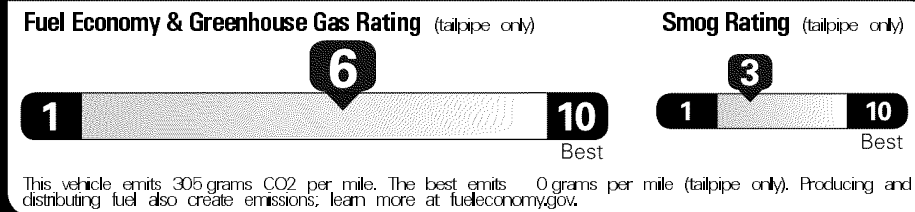

1. **EXTERIOR**
2. High Performance LED Fog Lamps; LED DRLs
   - Red Rear Bumper Garnish; Limited Badge
   - Color-Keyed Heated Pwr Auto Folding Outside Mirror w/BSM, C-HR Puddle Lights
   - Rain-Sensing Front Windshield Wipers
3. **INTERIOR**
4. Entune 3.0 Audio Plus w/App Suite, 8" Touch Screen w/ 6 Speakers, Hands Free Bluetooth Phone/Music, USB Media/Charge-Port, Backup Camera
   - SiriusXM w/3-Month All Access Trial
   - Apple CarPlay Compatible, Siri Eyes Free
   - Leather-Trim Heated Front Seats; 8-Way Adj Driver Seat w/ Power Lumbar Support
   - Smart Key Sytm w/ Push Button Start
   - Rmte Keyless Entry w/Lock, Unlock, Panic Fxn
   - Pwr Locks, Pwr Windows w/One-Touch Auto
   - Lthr Trim Tilt/Teles Str Whl w/Aud, MID, BT, Voice Command, DRCC, LDA, Trip Cntrl

MANUFACTURER'S SUGGESTED RETAIL PRICE $26,200.00

OPTIONAL EQUIPMENT

- FE 50 State Emissions
- EE Entune 3.0 Premium Audio w/App Suite - 1,040.00
- LA Leather Seat Pkg
- LT Limited Package
- TX Two-Tone Paint 500.00
- 2T All Weather Floor Liner / Cargo Tray 268.00
- DK Preferred Owner's Portfolio

Original - Copy

Created on 2019-11-27 06:16:57 (UTC)

Full Tank of Gas

EPA DOT Fuel Economy and Environment

Gasoline Vehicle

Fuel Economy
29 MPG
27 31
combined city/hwy city highway
3.4 gallons per 100 miles

Compacts range from 14 to 119 MPG. The best vehicle rates 136 MPGe.

You save $ 500
in fuel costs over 5 years compared to the average new vehicle.

Annual fuel cost $ 1,300

Actual results will vary for many reasons, including driving conditions and how you drive and maintain your vehicle. The average new vehicle gets 27 MPG and costs $7,000 to fuel over 5 years. Cost estimates are based on 15,000 miles per year at $2.55 per gallon. MPGe is miles per gasoline gallon equivalent. Vehicle emissions are a significant cause of climate change and smog.

fueleconomy.gov
Calculate personalized estimates and compare vehicles

DELIVERY, PROCESSING AND HANDLING FEE 1,120.00

TOTAL $29,128.00

The New Vehicle Limited Warranty provides 3-year/36,000 mile basic coverage, 5-year/60,000 mile powertrain coverage, plus 5-year/unlimited mile corrosion perforation coverage. See Warranty and Maintenance Guide for details. An extended service contract may be available for the vehicle. Ask dealer for details. Manufacturer's suggested retail price includes manufacturer's recommended pre-delivery service. Gasoline, license and title fees, applicable federal, state and local taxes and dealer and distributor installed options and accessories are not included in the manufacturer's suggested retail price.

ToyotaCare, which covers normal factory scheduled maintenance for two years or 25,000 miles, whichever occurs first, is included as part of the sales price of the vehicle for qualifying buyers. See participating dealer for eligibility and coverage details.

Delivered by Truck to: 19072 HERITAGE TOY OWINGS MILLS 9801 REISTERSTOWN ROAD OWINGS MILLS MD21117