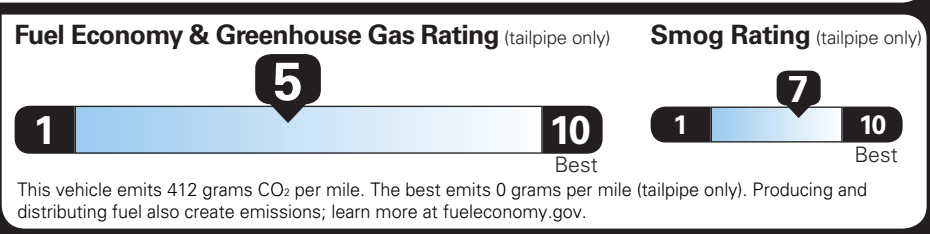

EPA DOT Fuel Economy and Environment

Gasoline Vehicle

Colorado 2WD

Fuel Economy

22 MPG combined city/hwy

20 MPG city

24 MPG highway

4.5 gallons per 100 miles

You spend $2,500 more in fuel costs over 5 years compared to the average new vehicle.

Annual fuel cost $2,450