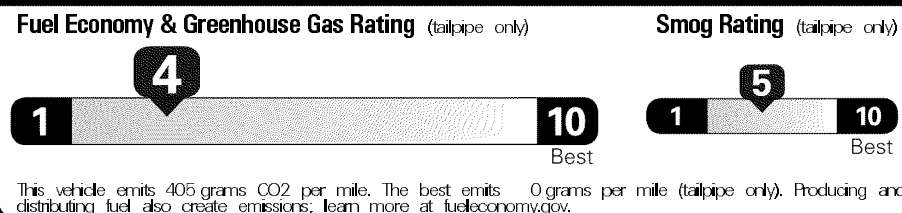

Actual results will vary for many reasons, including driving conditions and how you drive and maintain your vehicle. The average new vehicle gets 27 MPG and costs $7,000 to fuel over 5 years. Cost estimates are based on 15,000 miles per year at $2.55 per gallon. MPGe is miles per gasoline gallon equivalent. Vehicle emissions are a significant cause of climate change and smog.

fueleconomy.gov
Calculate personalized estimates and compare vehicles

SUB-TOTAL $53,364.00
DELIVERY, PROCESSING AND HANDLING FEE 1,025.00
TOTAL $54,389.00

GOVERNMENT 5-STAR SAFETY RATINGS

Overall Vehicle Score ★★★★★
Based on the combined ratings of frontal, side and rollover. Should ONLY be compared to other vehicles of similar size and weight.

Frontal Crash Driver Passenger ★★★★★
Based on the risk of injury in a frontal impact. Should ONLY be compared to other vehicles of similar size and weight.

Side Crash Front seat Rear seat ★★★★★
Based on the risk of injury in a side impact.

Rollover ★★★★★
Based on the risk of rollover in a single-vehicle crash.

APPLICABLE FEDERAL TAXES NOT INCLUDED

Manufacturer's suggested retail price includes manufacturer's recommended pre-delivery service.

License and title fees, state, local and applicable federal taxes, and dealer installed options and accessories are not included in the manufacturer's suggested retail price.

LEXUS NEW VEHICLE LIMITED WARRANTY
Limited warranty coverage highlights include
^ 4YR / 50000 mile basic coverage
^ 6YR / 70000 mile powertrain coverage
^ 6YR / Unlimited mile corrosion perforation warranty

See your Warranty and Services Guide for details.

LEXUS IS PLEASED TO OFFER THE FOLLOWING OWNER SUPPORT PACKAGE WITH EACH NEW LEXUS
^ 24 hour, 365 day/yr. roadside assistance plan
^ Complimentary 1st and 2nd scheduled maintenance services
^ Lodging for emergency breakdown 100 miles from home

An extended service contract may be available for this vehicle. Ask dealer for details

347AC4 750 BUF TMMC L895

Star ratings range from 1 to 5 stars (★★★★★) with 5 being the highest.
Source: National Highway Traffic Safety Administration (NHTSA)
www.safercar.gov or 1-888-327-4236