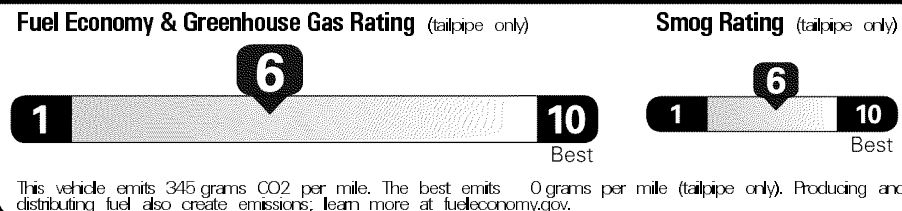

Actual results will vary for many reasons, including driving conditions and how you drive and maintain your vehicle. The average new vehicle gets 26 MPG and costs $7,000 to fuel over 5 years. Cost estimates are based on 15,000 miles per year at $2.80 per gallon. MPGe is miles per gasoline gallon equivalent. Vehicle emissions are a significant cause of climate change and smog.

fueleconomy.gov

Calculate personalized estimates and compare vehicles

GOVERNMENT 5-STAR SAFETY RATINGS

Overall Vehicle Score ★★★★★

Based on the combined ratings of frontal, side and rollover. Should ONLY be compared to other vehicles of similar size and weight.

Frontal Crash Driver Passenger ★★★★★

Based on the risk of injury in a frontal impact. Should ONLY be compared to other vehicles of similar size and weight.

Side Crash Front seat Rear seat ★★★★★

Based on the risk of injury in a side impact.

Rollover ★★★★★

Based on the risk of rollover in a single-vehicle crash.

Star ratings range from 1 to 5 stars (★★★★★) with 5 being the highest.

Source: National Highway Traffic Safety Administration (NHTSA)

www.safercar.gov or 1-888-327-4236

SUB-TOTAL $38,430.00

DELIVERY, PROCESSING AND HANDLING FEE 995.00

TOTAL **$39,425.00**

APPLICABLE FEDERAL TAXES NOT INCLUDED

Manufacturer's suggested retail price includes manufacturer's recommended pre-delivery service.
License and title fees, state, local and applicable federal taxes, and dealer installed options and accessories are not included in the manufacturer's suggested retail price.
LEXUS NEW VEHICLE LIMITED WARRANTY Limited warranty coverage highlights include ^ 4YR / 50000 mile basic coverage ^ 6YR / 70000 mile powertrain coverage ^ 6YR / Unlimited mile corrosion perforation warranty
See your Warranty and Services Guide for details.
LEXUS IS PLEASED TO OFFER THE FOLLOWING OWNER SUPPORT PACKAGE WITH EACH NEW LEXUS ^ 24 hour, 365 day/yr. roadside assistance plan ^ Complimentary 1st and 2nd scheduled maintenance services ^ Lodging for emergency breakdown 100 miles from home
An extended service contract may be available for this vehicle. Ask dealer for details

159G16 587 DL31 F3332 L956