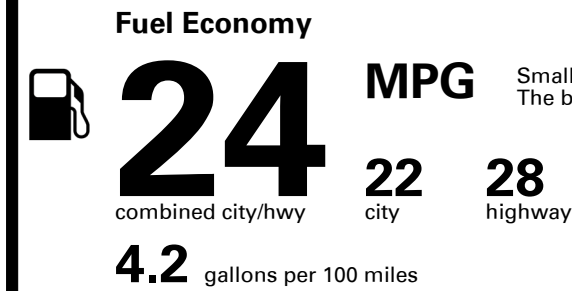

## EPA DOT Fuel Economy and Environment

Gasoline Vehicle

Small SUVs range from 14 to 118 MPG. The best vehicle rates 140 MPGe.

**You spend \$3,750**  
 more in fuel costs over 5 years compared to the average new vehicle.