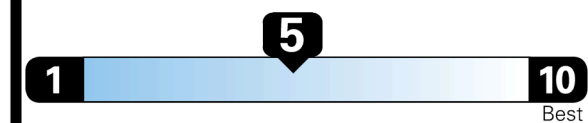

This vehicle emits 369 grams CO₂ per mile. The best emits 0 grams per mile (tailpipe only). Producing and distributing fuel also create emissions; learn more at fueleconomy.gov.

Actual results will vary for many reasons, including driving conditions and how you drive and maintain your vehicle. The average new vehicle gets 28 MPG and costs $9,500 to fuel over 5 years. Cost estimates are based on 15,000 miles per year at $ 4.25 per gallon. MPGe is miles per gasoline gallon equivalent. Vehicle emissions are a significant cause of climate change and smog.

fueleconomy.gov

Calculate personalized estimates and compare vehicles