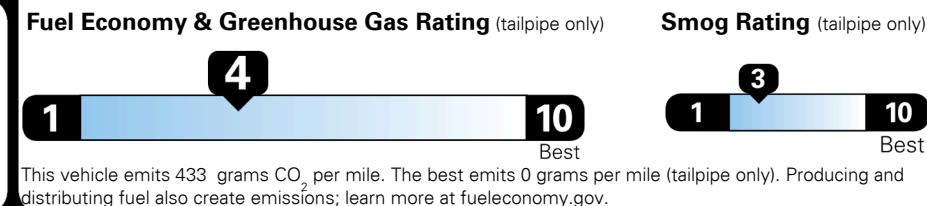

Accessories

- *Reversible Cargo Tray $160.00
- *First Aid Kit $45.00
- *Mudguards $140.00
- *Bumper Appliqué $85.00
- *Wheel Locks $85.00

Inland Freight & Handling : $1,125.00

TOTAL PRICE: $55,815.00

254 A 2703HRCC 545

VIN: KMTG54TE5PU133145	ENGINE: G6DPPA236316	EXTERIOR COLOR: HAVANA RED	INTERIOR/SEAT COLOR: OBSIDIAN BLACK W/ RED
MODEL: R0462R65	PORT OF ENTRY: BR	TRANSPORT: TRUCK	ACCESSORY WEIGHT: 18 lbs./ 8 kgs.

EMISSIONS:
This vehicle is certified to meet emission requirements in all 50 states

EPA DOT Fuel Economy and Environment

Gasoline Vehicle

Fuel Economy

21 MPG
combined city/hwy

18 city
27 highway

4.8 gallons per 100 miles

Compact Cars range from 18 to 83 MPG. The best vehicle rates 132 MPGe.

You spend $5,000
more in fuel costs over 5 years compared to the average new vehicle.

Annual fuel cost $2,600

Actual results will vary for many reasons, including driving conditions and how you drive and maintain your vehicle. The average new vehicle gets 28 MPG and costs $8,000 to fuel over 5 years. Cost estimates are based on 15,000 miles per year at $ 3.65 per gallon. MPGe is miles per gasoline gallon equivalent. Vehicle emissions are a significant cause of climate change and smog.

fueleconomy.gov

Calculate personalized estimates and compare vehicles

GOVERNMENT 5-STAR SAFETY RATINGS

This vehicle has not been rated by the government for overall vehicle score, frontal crash, side crash or rollover risk.

Source: National Highway Traffic Safety Administration (NHTSA).
www.safercar.gov or 1-888-327-4236

Manufacturer's suggested retail price includes manufacturer's recommended pre-delivery service. Gasoline license and title fees state and local taxes and dealer installed options and accessories are not included in the manufacturer's suggested retail price. This label has been affixed to this vehicle by Genesis Motor America, pursuant to the requirements of 15 U.S.C. 1231 et seq. which prohibits its removal or alteration prior to delivery to the ultimate purchaser.