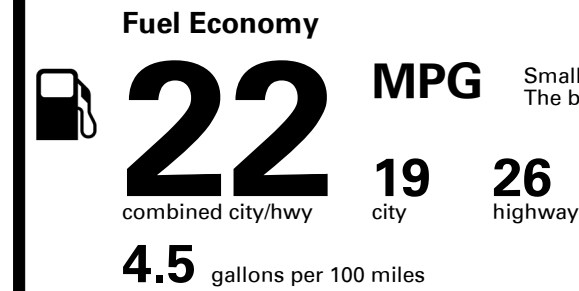

Inland Freight & Handling : $1,125.00

TOTAL PRICE: $58,535.00

95 A 0943VLIBER 38

SOLD TO: CA739 SHIPPED TO: CA739
GENESIS SANTA MONICA
2450 SANTA MONICA BLVD
SANTA MONICA CA 90404

VIN: KMUMADTB5PU125529	ENGINE: G4KRPA478122	EXTERIOR COLOR: VIK BLACK	INTERIOR/SEAT COLOR: OBSIDIAN BLACK/OBSIDIAN
MODEL: U0422A45	PORT OF ENTRY: NC	TRANSPORT: TRUCK	ACCESSORY WEIGHT: 17 lbs./ 8 kgs.

EMISSIONS:
This vehicle is certified to meet emission requirements in all 50 states

EPA DOT Fuel Economy and Environment

Gasoline Vehicle

Small SUVs range from 14 to 123 MPG. The best vehicle rates 132 MPGe.

You spend $4,500 more in fuel costs over 5 years compared to the average new vehicle.

Annual fuel cost $2,500