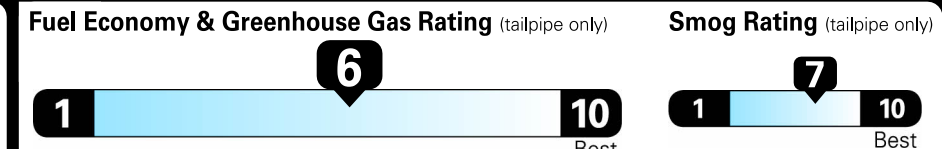

This vehicle emits 320 grams of CO₂ per mile. The best emits 0 grams per mile (tailpipe only). Producing and distributing fuel also create emissions; learn more at fuelconomy.gov.

Actual results will vary for many reasons, including driving conditions and how you drive and maintain your vehicle. The average new vehicle gets 27 MPG and costs $6,750 to fuel over 5 years. Cost estimates are based on 15,000 miles per year at $2.40 per gallon. MPGe is miles per gasoline gallon equivalent. Vehicle emissions are a significant cause of climate change and smog.

fuelconomy.gov

Calculate personalized estimates and compare vehicles

SOLD TO: 423322
CARTER VOLKSWAGEN
5202 LEARY AVE NW
SEATTLE, WA 98107

SHIP TO: 423322
CARTER VOLKSWAGEN
5202 LEARY AVE NW
SEATTLE, WA 98107

Port of Entry: HOUSTON
VIN: 3VWD17AU9JM752025

GOVERNMENT 5-STAR SAFETY RATINGS

Overall Vehicle Score ★★★★★
Based on the combined ratings of frontal, side and rollover. Should ONLY be compared to other vehicles of similar size and weight.

Frontal Crash Driver Passenger ★★★★★ ★★★★★

Based on the risk of injury in a frontal impact. Should ONLY be compared to other vehicles of similar size and weight.

Side Crash Front Seat Rear Seat ★★★★★ ★★★★★

Based on the risk of injury in a side impact.

Rollover ★★★★★

Based on the risk of rollover in a single-vehicle crash.

Star ratings range from 1 to 5 stars (★★★★★) with 5 being the highest.
Source: National Highway Traffic Safety Administration (NHTSA).
www.safercar.gov or 1-888-327-4236