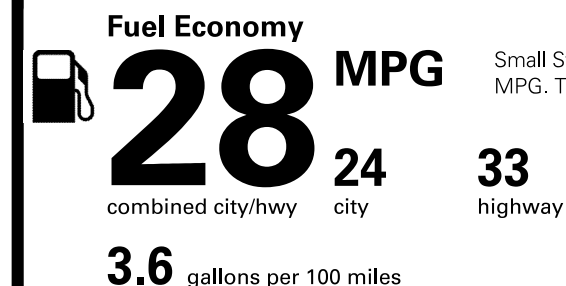

Destination Charge **\$850.00**

Total Price: \$28,590.00

Fuel, license, title fees, taxes and dealer-installed accessories are not included.

Who better to get you into a Volkswagen than us?

PARTS CONTENT INFORMATION	
FOR VEHICLES IN THIS CARLINE:	FOR THIS VEHICLE:
U.S./CANADIAN	FINAL ASSEMBLY POINT:
PARTS CONTENT: 8%	PUEBLA, MEXICO
MAJOR SOURCES OF FOREIGN	COUNTRY OF ORIGIN:
PARTS CONTENT:	ENGINE: MEXICO
MEXICO: 42%	TRANSMISSION: JAPAN

NOTE: PARTS CONTENT DOES NOT INCLUDE FINAL ASSEMBLY, DISTRIBUTION OR OTHER NON-PARTS COSTS.

EPA DOT Fuel Economy and Environment

Gasoline Vehicle

Small Station Wagons range from 22 to 119 MPG. The best vehicle rates 136 MPGe.