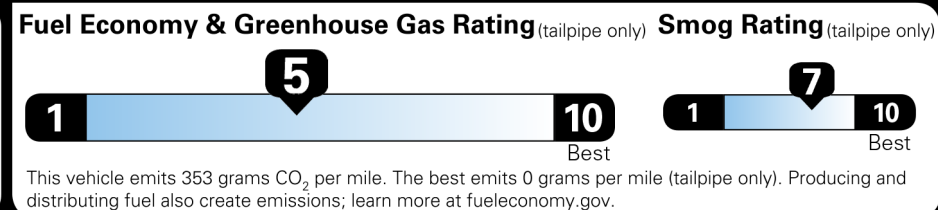

You spend $3,000
more in fuel costs over 5 years compared to the average new vehicle.

Annual fuel cost $2,200