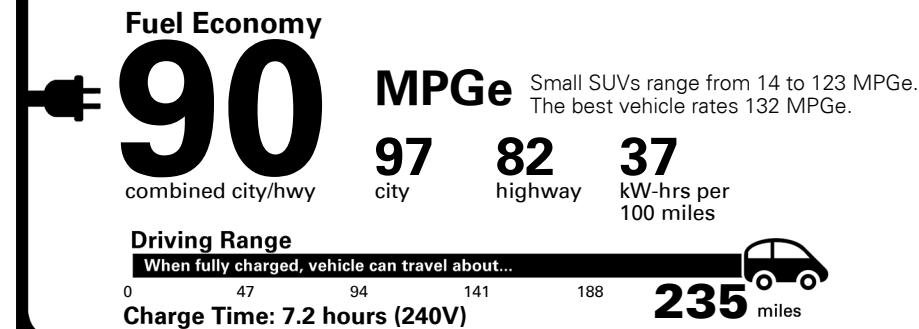

EMISSIONS:
 This vehicle meets emissions requirements in all 50 states and is a CARB certified Zero Emission

Inland Freight & Handling : \$1,095.00

TOTAL PRICE: \$69,590.00

356 A 3603KGLOVI 1

EPA DOT Fuel Economy and Environment

You save \$4,000
 in fuel costs over 5 years compared to the average new vehicle.

Annual fuel cost \$800

Fuel Economy & Greenhouse Gas Rating (tailpipe only)

Smog Rating (tailpipe only)

This vehicle emits 0 grams CO₂ per mile. The best emits 0 grams per mile (tailpipe only). Does not include emission from generating electricity; learn more at fueleconomy.gov.