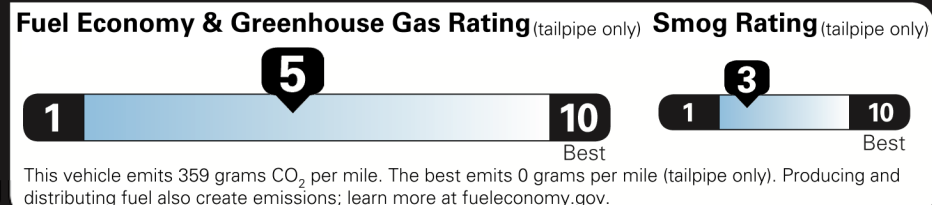

EPA DOT Fuel Economy and Environment

Gasoline Vehicle

Fuel Economy
25 MPG
combined city/hwy
4 gallons per 100 miles

Small SUVs range from 16 to 125 MPG. The best vehicle rates 141 MPGe.

You spend $2,250
more in fuel costs over 5 years compared to the average new vehicle.

Annual fuel cost $1,950