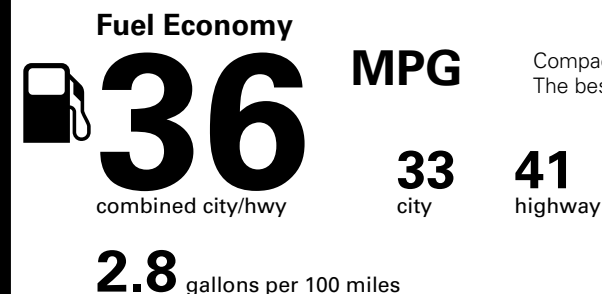

*MSRP (Manufacturer's Suggested Retail Price)

Visit us at www.mitsubishicars.com

EPA DOT Fuel Economy and Environment

Gasoline Vehicle

Compact Cars range from 14 to 119 MPG. The best vehicle rates 136 MPGe.