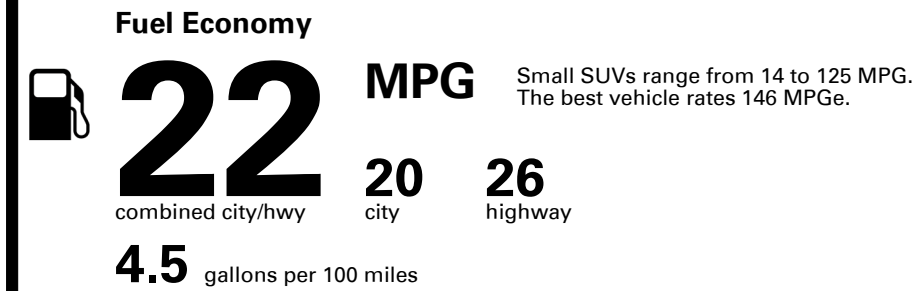

TOTAL PRICE: \$61,215.00

EPA DOT Fuel Economy and Environment

Gasoline Vehicle

You spend \$5,500
more in fuel costs over 5 years
compared to the average new vehicle.

Annual fuel cost \$2,850

Fuel Economy & Greenhouse Gas Rating (tailpipe only)