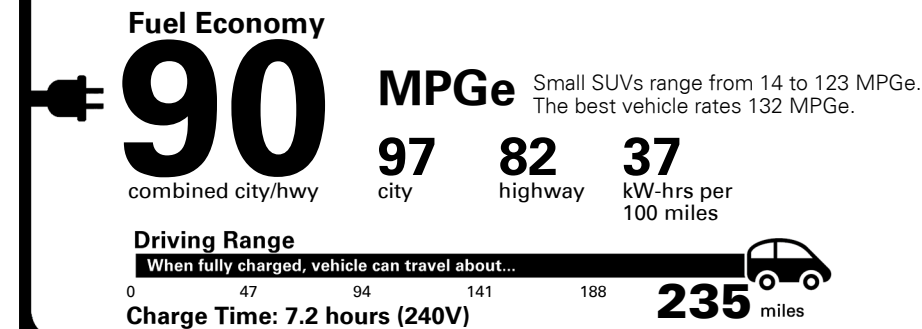

EMISSIONS:
 This vehicle meets emissions requirements in all 50 states and is a CARB certified Zero Emission

Inland Freight & Handling : \$1,095.00

TOTAL PRICE: \$70,120.00

356 A 3603KGLOVI 1

EPA DOT Fuel Economy and Environment

Electric Vehicle

You save \$4,000
 in fuel costs over 5 years compared to the average new vehicle.

Annual fuel cost \$800

Fuel Economy & Greenhouse Gas Rating (tailpipe only)

Smog Rating (tailpipe only)

Actual results will vary for many reasons, including driving conditions and how you drive and maintain your vehicle. The average new vehicle gets 28 MPG and costs \$8,000 to fuel over 5 years. Cost estimates are based on 15,000 miles per year at \$0.14 per kW-hr. MPGe is miles per gasoline gallon equivalent. Vehicle emissions are a significant cause of climate change and smog.