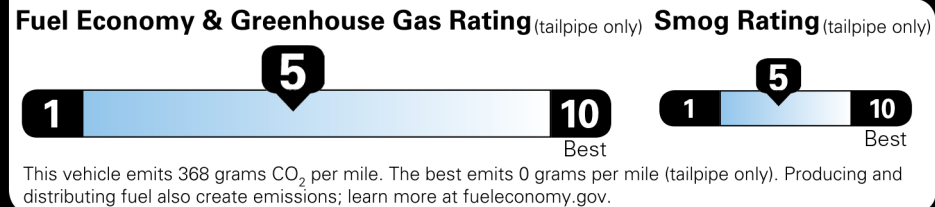

EXTERIOR

- Gloss-Black Front Grille with GR Badge, Front Fender Vents with GR Badge and Rear Bumper with Functional Vents
- Wide front and Rear Fender Flares
- Triple Exhaust with Stainless-Steel Tips
- Auto LED Headlamps, Tail Lights & DRLs

INTERIOR

- 12.3-in Multi-Information Display (MID)
- 8-in. Toyota Audio Multimedia w/8 JBL speakers, Wireless Apple CarPlay and Android Auto Compatibility
- SiriusXM w/3-Month Platinum Plan Trial
- Heated Brn-Naub and Synthetic Leather-Trim Front Seats with GR headrests
- 60/40 Split Fold-Down Rear Seats
- Blue Accent Stitch & Shift Knob Stripe
- Heated GR Leather-Trim Steering Wheel

For Full Product Details:

- Please Visit Toyota.com/GRCorolla
- ***Full Tank of Gas***

BASE MANUFACTURER'S SUGGESTED RETAIL PRICE $45,140.00

OPTIONAL EQUIPMENT

- FE 50 STATE EMISSIONS
- 2T. All Weather Floor/Cargo Liner 289.00
- G0. Door Sill Protectors 179.00
- WP. Black Lug Nuts and Wheel Locks 177.00

Not Original - Copy

Created: 2024-02-27 11:08:18 (UTC)

EPA DOT Fuel Economy and Environment

Gasoline Vehicle

Fuel Economy
24 MPG
Subcompacts range from 15 to 113 MPG. The best vehicle rates 140 MPGe.
21 28
combined city/hwy city highway
4.2 gallons per 100 miles

You spend $3,750 more in fuel costs over 5 years compared to the average new vehicle.

Annual fuel cost $2,700

Actual results will vary for many reasons, including driving conditions and how you drive and maintain your vehicle. The average new vehicle gets 28 MPG and costs $9,750 to fuel over 5 years. Cost estimates are based on 15,000 miles per year at $4.30 per gallon. MPGe is miles per gasoline gallon equivalent. Vehicle emissions are a significant cause of climate change and smog.

fuel economy.gov
Calculate personalized estimates and compare vehicles

MANUFACTURER'S SUGGESTED RETAIL PRICE† $45,785.00
DELIVERY, PROCESSING AND HANDLING FEE 1,095.00
TOTAL SUGGESTED RETAIL PRICE $46,880.00

†Manufacturer's suggested retail price excludes delivery processing and handling fees, license and title fees, applicable federal, state and local taxes, and dealer and distributor options and accessories.

Delivered by Truck to: 06050
HARTFORD TOYOTA
135 W SERVICE RD
HARTFORD CT06120

TML1E1N1S0F0W0