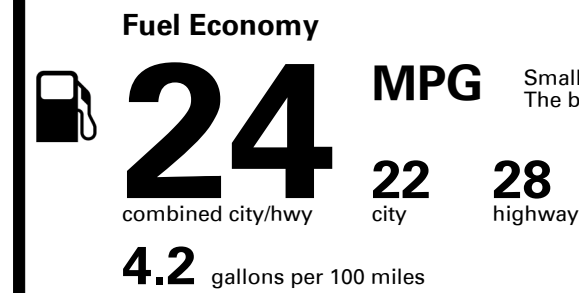

Full Tank of Gas

Additional Standard Features

- Carpeted Floor Mats

Manufacturer's Suggested Retail Price: **$41,500.00**

ADDED FEATURES:

- *BAROSSA BURGUNDY(BJK) Paint **$575.00**
- *Select Package: **$4,000.00**
  - 19" Alloy Wheels
  - Aluminum Trim w/ Spin Brushed Pattern
  - Panoramic Roof / Ventilated Front Seats
  - Lexicon Premium Audio w/ 16-Speakers
- *Advanced Package: **$4,150.00**
  - Leather Seating Surfaces / Heated Steering Wheel
  - Waveline Backlit Trim
  - Surround View Monitor / Blind-Spot View Monitor
  - Remote Smart Parking Assist
  - Parking Distance Warning - Front
  - Parking Collision-Avoidance Assist - Rear
  - Advanced Rear Occupant Alert
- Accessories
  - *Cargo Net **$50.00**
  - *Reversible Cargo Tray **$150.00**
  - *Cargo Cover **$200.00**
  - *Wheel Locks **$85.00**

Inland Freight & Handling : **$1,095.00**

TOTAL PRICE: $51,805.00

117 A 1242VVIKIN 1

SOLD TO: OK702 **SHIPPED TO: OK702**
GENESIS OF TULSA
9777 S MEMORIAL DRIVE
TULSA OK 74133

VIN: KMUMADTB1NU074303	ENGINE: G4KRNA188807	EXTERIOR COLOR: BAROSSA BURGUNDY	INTERIOR/SEAT COLOR: VELVET BURGUNDY/VELVET
MODEL: U0422A45	PORT OF ENTRY: NC	TRANSPORT: TRUCK	ACCESSORY WEIGHT: 18 lbs./ 8 kgs.

EMISSIONS:
This vehicle is certified to meet emission requirements in all 50 states

EPA DOT Fuel Economy and Environment

Gasoline Vehicle

Small SUVs range from 14 to 129 MPG. The best vehicle rates 142 MPGe.

You spend $2,750
more in fuel costs over 5 years
compared to the average new vehicle.

Annual fuel cost $1,850