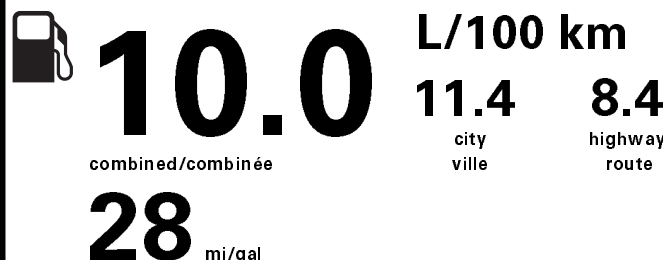

WARRANTY

- 3 YR/60,000 KM BASIC POWERTRAIN
- 5YEAR/100,000 KM ROADSIDE ASSISTANCE 24 HR

INCLUDED ON THIS VEHICLE

(MSRP)*

EQUIPMENT GROUP 301A

1,750.00

- TITANIUM TECHNOLOGY PACKAGE
- HID AUTOMATIC HEADLAMPS
- BLIND SPOT DETECTION SYS(BLIS)
- AUTOMATED PARKING SYSTEM

OPTIONAL EQUIPMENT/OTHER

2016 MODEL YEAR	
FEDERAL EXCISE TAX	100.00
ALL WEATHER FLOOR MATS	150.00
CARGO AREA PROTECTOR	150.00
TRAILER TOWING, CLASS II	500.00
ROOF RACK CROSS BARS	150.00
CANADIAN TOURING PACKAGE	2,000.00
.POWER PANORAMA ROOF	
.VOICE ACTIVATED NAVIGATION SY	
19" ALLOY LUSTER NICKEL WHEEL	650.00

PRICE INFORMATION

BASE PRICE	$34,899.00
TOTAL OPTIONS/OTHER	5,450.00
TOTAL VEHICLE & OPTIONS/OTHER	40,349.00
DESTINATION & DELIVERY	1,690.00

"THIS VEH. NOT INTENDED FOR SALE OR REGISTRATION IN US" RETAIL PRICES EXCLUDE GST/HST

TOTAL MSRP $42,039.00

* MANUFACTURER'S SUGGESTED RETAIL PRICE = MSRP

* NOTE: THIS PRICE HAS BEEN DEVELOPED AS A GUIDE. DEALERS MAY SELL FOR LESS AND ARE NOT UNDER ANY OBLIGATION TO ACCEPT THIS SUGGESTED RETAIL PRICE.

RAMP ONE/
TERMINAL UN

RA7M

RAMP TWO/
TERMINAL DEUX

FINAL ASSEMBLY PLANT/
USINE DE MONTAGE

LOUISVILLE

METHOD OF TRANSP./
MODE DE TRANSPORT

RAIL

ITEM #: B8-6566 O/T 2

GA191 N REC2X 620 001423 01 19 16

Gasoline Vehicle
Véhicule à essence

Fuel Consumption / Consommation de carburant