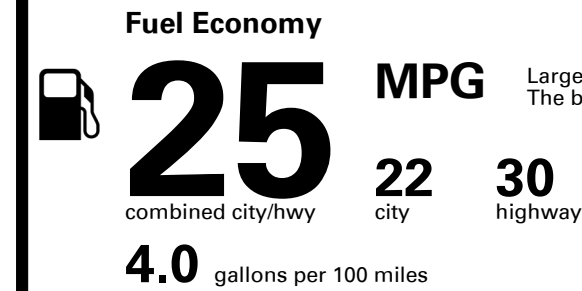

TOTAL PRICE: \$54,850.00

EMISSIONS:
 This vehicle is certified to meet emission requirements in all 50 states

EPA DOT Fuel Economy and Environment

Gasoline Vehicle

Large Cars range from 14 to 140 MPG. The best vehicle rates 132 MPGe.

You spend \$3,000 more in fuel costs over 5 years compared to the average new vehicle.

Annual fuel cost \$2,200

Fuel Economy & Greenhouse Gas Rating (tailpipe only)

Smog Rating (tailpipe only)

This vehicle emits 361 grams CO₂ per mile. The best emits 0 grams per mile (tailpipe only). Producing and distributing fuel also create emissions; learn more at fueleconomy.gov.