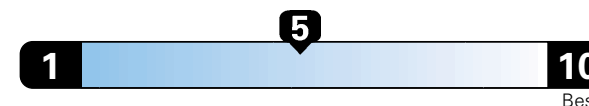

Annual fuel cost

$2,050

Fuel Economy & Greenhouse Gas Rating (tailpipe only)