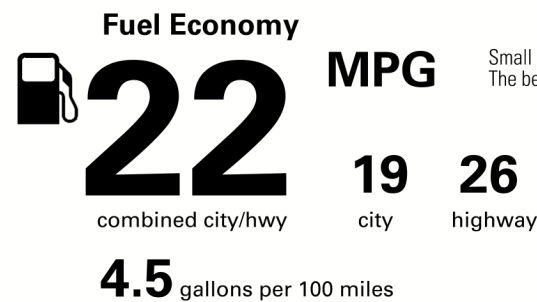

\$46,470.00

Not Original - Copy

Created on 2020-09-29 22:30:49 (UTC)

EPA DOT Fuel Economy and Environment

Gasoline Vehicle

You spend \$1,750 more in fuel costs over 5 years compared to the average new vehicle.

Annual fuel cost \$1,850

Actual results will vary for many reasons, including driving conditions and how you drive and maintain your vehicle. The average new vehicle gets 27 MPG and costs \$7,500 to fuel over 5 years. Cost estimates are based on 15,000 miles per year at \$2.70 per gallon. MPGe is miles per gasoline gallon equivalent. Vehicle emissions are a significant cause of climate change and smog.