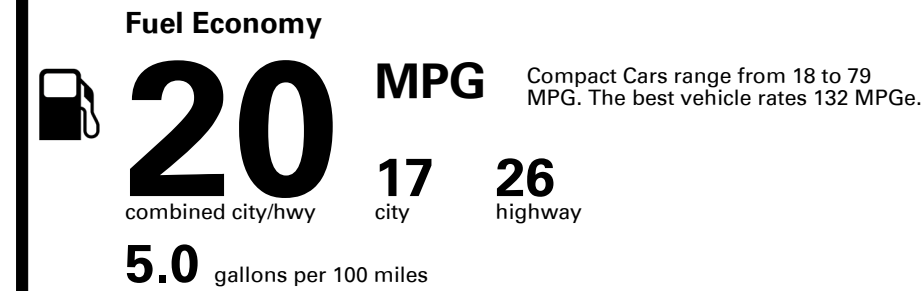

EPA DOT Fuel Economy and Environment

Gasoline Vehicle

You spend \$5,750
 more in fuel costs over 5 years compared to the average new vehicle.

Annual fuel cost \$2,750

Fuel Economy & Greenhouse Gas Rating (tailpipe only)