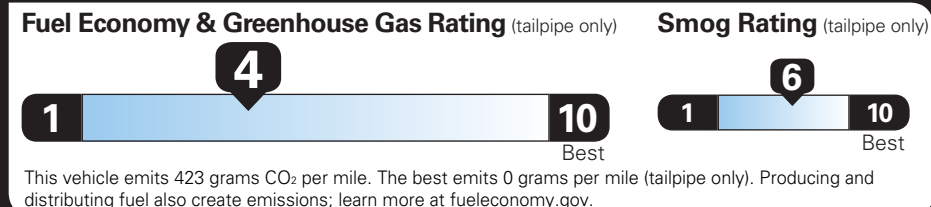

EXTERIOR

- OUTSIDE HEATED, ADJUSTABLE POWER-FOLDING, MIRRORS
- WHEELS, 20" POLISHED ALUMINUM

SAFETY & SECURITY

- SAFETY ALERT SEAT
- INTERSECTION AUTOMATIC EMERGENCY BRAKING
- ADAPTIVE CRUISE CONTROL
- BUCKLE TO DRIVE
- REAR PARK ASSIST
- FOLLOWING DISTANCE INDICATOR
- FORWARD COLLISION ALERT

- REAR CROSS TRAFFIC BRAKING
- ENHANCED AUTOMATIC EMERGENCY BRAKING
- BLIND ZONE STEERING ASSIST
- REAR PEDESTRIAN ALERT
- FRONT PEDESTRIAN AND BICYCLIST BRAKING
- SIDE BICYCLIST ALERT
- HD SURROUND VISION
- TRAFFIC SIGN RECOGNITION

MANUFACTURER'S SUGGESTED RETAIL PRICE

STANDARD VEHICLE PRICE $56,300.00

OPTIONS & PRICING

OPTIONS INSTALLED BY THE MANUFACTURER (MAY REPLACE STANDARD EQUIPMENT SHOWN)

PANORAMIC SUNROOF W/ SUNSHADE	1,500.00
STERLING METALLIC	495.00
FRONT LICENSE PLATE BRACKET	40.00
CREDIT HEATED WIPER PARK	-100.00
NOT AVAILABLE	

TOTAL OPTIONS	$1,935.00
TOTAL VEHICLE & OPTIONS	$58,235.00
DESTINATION CHARGE	1,395.00

TOTAL VEHICLE PRICE* $59,630.00

EPA DOT Fuel Economy and Environment

Gasoline Vehicle

Fuel Economy **21** MPG
combined city/hwy

19 city
24 highway

4.8 gallons per 100 miles

ACADIA AWD
Standard SUVs range from 11 to 100 MPG. The best vehicle rates 140 MPGe.

You spend **$3,000** more in fuel costs over 5 years compared to the average new vehicle.

Annual fuel cost **$2,550**

Actual results will vary for many reasons, including driving conditions and how you drive and maintain your vehicle. The average new vehicle gets 28 MPG and costs $9,750 to fuel over 5 years. Cost estimates are based on 15,000 miles per year at $3.60 per gallon. MPGe is miles per gasoline gallon equivalent. Vehicle emissions are a significant cause of climate change and smog.

fuel economy.gov
Calculate personalized estimates and compare vehicles

GOVERNMENT 5-STAR SAFETY RATINGS

This vehicle has not been rated by the government for overall vehicle score, frontal crash, side crash or rollover risk.

Source: National Highway Traffic Safety Administration (NHTSA)
www.safercar.gov or 1-888-327-4236

Equipped with the safety and security of OnStar®

Visit onstar.com for details.

onstar.com/privacy

PARTS CONTENT INFORMATION

FOR VEHICLES IN THIS CARLINE:
U.S./CANADIAN PARTS CONTENT: 35%
MAJOR SOURCES OF FOREIGN PARTS CONTENT: MEXICO 27%

NOTE: PARTS CONTENT DOES NOT INCLUDE FINAL ASSEMBLY, DISTRIBUTION, OR OTHER NON-PARTS COSTS.

FOR THIS VEHICLE:
**FINAL ASSEMBLY POINT:
LANSING, MI U.S.A.**
**COUNTRY OF ORIGIN:
ENGINE: MEXICO
TRANSMISSION: UNITED STATES**

This label has been applied pursuant to Federal law - Do not remove prior to delivery to the ultimate purchaser. *Includes Manufacturer's Recommended Pre-Delivery Service. Does not include dealer installed options and accessories not listed above, local taxes or license fees.

© 2009 General Motors LLC
GMLBL_PROD_0043 - 10/23/2023

ORDER NO DRVRF8 SALES CODE E
SALES MODEL CODE TLF56
DEALER NO 35225
FINAL ASSEMBLY:
LANSING, MI U.S.A.

VIN 1GKENRKS1RJ238462 REISSUE

DEALER TO WHOM DELIVERED
O'NEIL BUICK, INC.
869 W STREET RD
WARMINSTER, PA 18974-3126