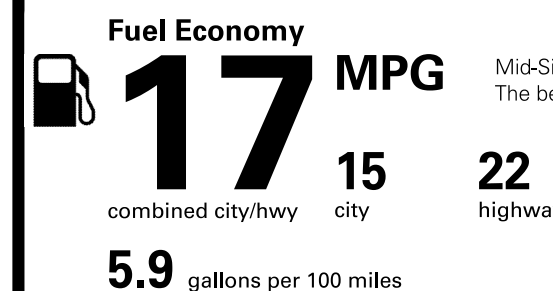

Source: National Highway Traffic Safety Administration (NHTSA).

www.safercar.gov or 1-888-327-4236

EPA DOT Fuel Economy and Environment

Gasoline Vehicle

Mid-Size Wagon range from 14 to 26 MPG. The best vehicle rates 141 MPGe.