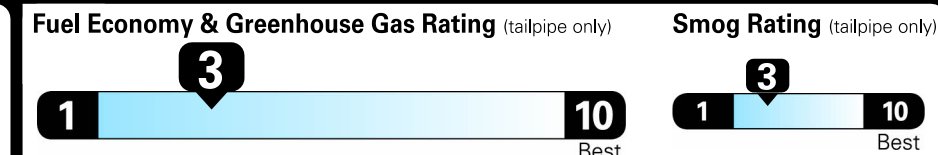

This vehicle emits 514 grams of CO₂ per mile. The best emits 0 grams per mile (tailpipe only). Producing and distributing fuel also create emissions; learn more at fuel economy.gov.

Actual results will vary for many reasons, including driving conditions and how you drive and maintain your vehicle. The average new vehicle gets 27 MPG and costs $7,500 to fuel over 5 years. Cost estimates are based on 15,000 miles per year at $3.25 per gallon. MPGe is miles per gasoline gallon equivalent. Vehicle emissions are a significant cause of climate change and smog.

fuel economy.gov

Calculate personalized estimates and compare vehicles

Smartphone QR Code™

PARTS CONTENT INFORMATION

For Vehicles In This Carline		For This Vehicle:	
U.S./Canadian Parts Content:	1%	Final Assembly Point: NECKARSULM, GERMANY	
Major Sources Of Foreign Parts Content:	GERMANY: 61%	Country Of Origin:	ENGINE: GERMANY
			TRANSMISSION: GERMANY

NOTE: PARTS CONTENT DOES NOT INCLUDE FINAL ASSEMBLY, DISTRIBUTION OR OTHER NON-PARTS COSTS.

Disclaimer: The Monroney describes the vehicle features when the vehicle was first sold/leased to the customer and that as of the present day the actual features on the vehicle might differ from the ones listed on the Monroney label. The Monroney label is for view only purposes and must not be used to paste on the vehicle as a Monroney sticker for resale.