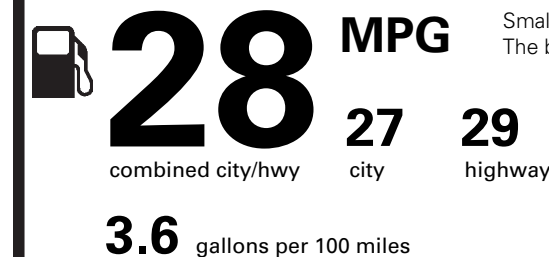

NO CHARGE
NO CHARGE

PRICE INFORMATION

BASE PRICE	\$19,995.00
TOTAL OPTIONS/OTHER	
TOTAL VEHICLE & OPTIONS/OTHER	19,995.00
DESTINATION & DELIVERY	1,245.00

EPA DOT Fuel Economy and Environment

Gasoline Vehicle

Fuel Economy

Small SUVs range from 16 to 120 MPG. The best vehicle rates 141 MPGe.

You save
\$250

in fuel costs over 5 years compared to the average new vehicle.

Annual fuel cost
\$1,450

Fuel Economy & Greenhouse Gas Rating (tailpipe only) Smog Rating (tailpipe only)