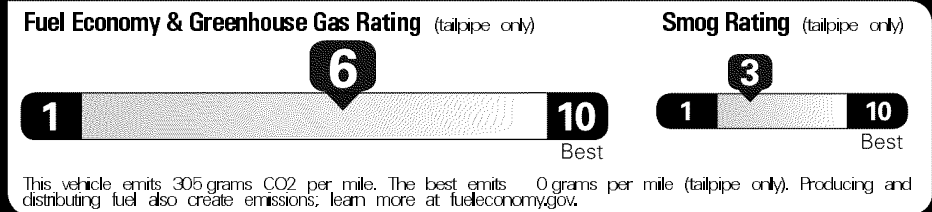

EXTERIOR

- LED Headlights
- LED Daytime Running Lights
- Heated Power Auto Folding Mirrors w/ C-HR Puddle Lights

INTERIOR

- Audio - 8-in Touchscreen, 6 Speakers, HandsFree Bluetooth Phone/Music, USB Media/Charge-Port
- SiriusXM w/ 3-Month All Access Trial
- Android Auto & Apple CarPlay Compatible
- Smart Key w/ Push Button Start
- Remote Keyless Entry w/ Panic Function
- One-Touch Automatic Windows
- Tilt/Telescope Steering Wheel w/ Voice Command, Audio & Multi-Information Display Controls
- For full product details, please visit Toyota.com/C-HR

Full Tank of Gas

MANUFACTURER'S SUGGESTED RETAIL PRICE **$23,630.00**

OPTIONAL EQUIPMENT

FE 50 State Emissions

Original - Copy

Created on 2021-07-13 08:44:44 (UTC)

EPA DOT Fuel Economy and Environment

Gasoline Vehicle

Fuel Economy
29 MPG
27 31
combined city/hwy city highway
3.4 gallons per 100 miles

Compacts range from 14 to 114 MPG. The best vehicle rates 141 MPGe.

You save $ 500
in fuel costs over 5 years compared to the average new vehicle.

Annual fuel cost $ 1,400

Actual results will vary for many reasons, including driving conditions and how you drive and maintain your vehicle. The average new vehicle gets 27 MPG and costs $7,500 to fuel over 5 years. Cost estimates are based on 15,000 miles per year at $2.70 per gallon. MPGe is miles per gasoline gallon equivalent. Vehicle emissions are a significant cause of climate change and smog.

fueleconomy.gov
Calculate personalized estimates and compare vehicles

DELIVERY, PROCESSING AND HANDLING FEE 0.00

TOTAL $23,630.00

The New Vehicle Limited Warranty provides 3-year/36,000 mile basic coverage, 5-year/60,000 mile powertrain coverage, plus 5-year/unlimited mile corrosion perforation coverage. See Warranty and Maintenance Guide for details. An extended service contract may be available for the vehicle. Ask dealer for details. Manufacturer's suggested retail price includes manufacturer's recommended pre-delivery service. Gasoline, license and title fees, applicable federal, state and local taxes and dealer and distributor installed options and accessories are not included in the manufacturer's suggested retail price.

ToyotaCare, which covers normal factory scheduled maintenance for two years or 25,000 miles, whichever occurs first, is included as part of the sales price of the vehicle for qualifying buyers. See participating dealer for eligibility and coverage details.

Dealer Name / Address: 03072 STEVE LANDERS TOYOTA 10825 COLONEL GLENN ROAD LITTLE ROCK AR72204
Delivered by Truck to: 42000 GULF STATES TOYOTA, INC. 20412 E. HARDY STREET HOUSTON TX77073