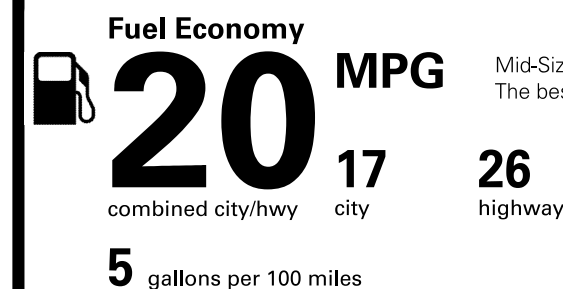

Star ratings range from 1 to 5 stars (★★★★★) with 5 being the highest.

Source: National Highway Traffic Safety Administration (NHTSA).

www.safercar.gov or 1-888-327-4236

EPA DOT Fuel Economy and Environment

Gasoline Vehicle

Mid-Size Cars range from 12 to 136 MPG. The best vehicle rates 136 MPGe.

You spend \$4,250 more in fuel costs over 5 years compared to the average new vehicle.

Annual fuel COST \$2,250

Fuel Economy & Greenhouse Gas Rating (tailpipe only) **Smog Rating** (tailpipe only)