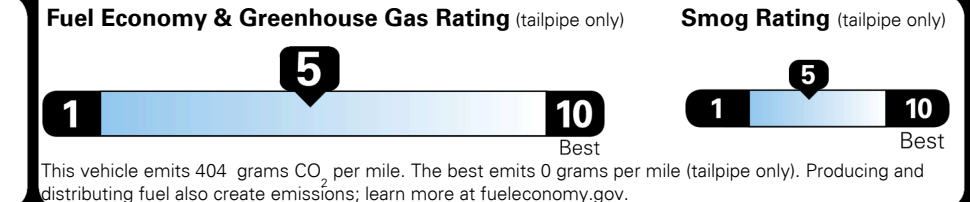

Actual results will vary for many reasons, including driving conditions and how you drive and maintain your vehicle. The average new vehicle gets 28 MPG and costs $8,000 to fuel over 5 years. Cost estimates are based on 15,000 miles per year at $ 3.65 per gallon. MPGe is miles per gasoline gallon equivalent. Vehicle emissions are a significant cause of climate change and smog.

fueleconomy.gov

Calculate personalized estimates and compare vehicles

GOVERNMENT 5-STAR SAFETY RATINGS

Overall Vehicle Score ★ ★ ★ ★ ★

Based on the combined rating of frontal, side and rollover. Should ONLY be compared to other vehicles of similar size and weight.

Frontal Crash	Driver	★ ★ ★ ★
Crash	Passenger	★ ★ ★ ★
Based on the risk of injury in a frontal impact. Should ONLY be compared to other vehicles of similar size and weight.		
Side Crash	Front seat	★ ★ ★ ★ ★
	Rear seat	★ ★ ★ ★ ★
Based on the risk of injury in a side impact.		
Rollover		★ ★ ★ ★
Based on the risk of rollover in a single-vehicle crash.		

Manufacturer's suggested retail price includes manufacturer's recommended pre-delivery service. Gasoline license and title fees state and local taxes and dealer installed options and accessories are not included in the manufacturer's suggested retail price. This label has been affixed to this vehicle by Genesis Motor America, pursuant to the requirements of 15 U.S.C. 1231 et seq. which prohibits its removal or alteration prior to delivery to the ultimate purchaser.