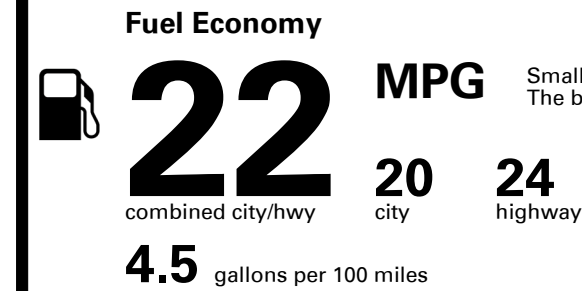

TOTAL PRICE: \$69,335.00

230 A 2453HRCC

EPA DOT Fuel Economy and Environment

Gasoline Vehicle

Small SUVs range from 14 to 123 MPG. The best vehicle rates 132 MPG.

You spend \$4,500 more in fuel costs over 5 years compared to the average new vehicle.