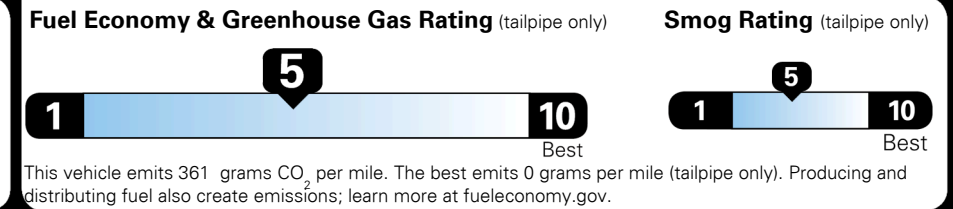

2023 G80 AWD 2.5T

THE GENESIS EXPERIENCE

- 3 Yr / 36K Complimentary Maintenance
- 3 Yr / 36K Complimentary Service Valet *
- 3 Yr Complimentary Map Care
- Complimentary Genesis Connected Services *
- * Exclusions may apply, see retailer for details

Manufacturer's Suggested Retail Price: $53,150.00

ADDED FEATURES:

- *CAPRI BLUE(NRB) Paint $575.00

NOT OFFICIAL
SUBJECT TO CHANGE

SOLD TO: NL702
GENESIS OF ATLANTA
5785 PEACHTREE INDUSTRIAL BLVD
ATLANTA GA 30341

SHIPPED TO: CE216
AVIS RENT A CAR
27 DOLLAR DRIVE
BELGRADE MT 59714

Inland Freight & Handling : $1,125.00

VIN: KMTGB4SC7PU190102	EXTERIOR COLOR: CAPRI BLUE	INTERIOR/SEAT COLOR: OBSIDIAN BLACK/OBSIDIAN
MODEL: S1422A45	PORT OF ENTRY: TC	TRANSPORT: TRUCK
EMISSIONS: This vehicle is certified to meet emission requirements in all 50 states		ACCESSORY WEIGHT: 7 lbs./ 3 kgs.

TOTAL PRICE: $54,850.00

097 H 1023TGRAND

EPA DOT Fuel Economy and Environment

Gasoline Vehicle

Fuel Economy

25 MPG
combined city/hwy

22 MPG
city

30 MPG
highway

4.0 gallons per 100 miles

Large Cars range from 14 to 131 MPG. The best vehicle rates 132 MPGe.

You spend $3,000
more in fuel costs over 5 years compared to the average new vehicle.

Annual fuel cost $2,200

Actual results will vary for many reasons, including driving conditions and how you drive and maintain your vehicle. The average new vehicle gets 28 MPG and costs $8,000 to fuel over 5 years. Cost estimates are based on 15,000 miles per year at $ 3.65 per gallon. MPGe is miles per gasoline gallon equivalent. Vehicle emissions are a significant cause of climate change and smog.

fueleconomy.gov

Calculate personalized estimates and compare vehicles

GOVERNMENT 5-STAR SAFETY RATINGS

Overall Vehicle Score ★ ★ ★ ★ ★

Based on the combined rating of frontal, side and rollover. Should ONLY be compared to other vehicles of similar size and weight.

Frontal Crash Driver ★ ★ ★ ★
Passenger ★ ★ ★ ★ ★

Based on the risk of injury in a frontal impact. Should ONLY be compared to other vehicles of similar size and weight.

Side Crash Front seat ★ ★ ★ ★ ★
Rear seat ★ ★ ★ ★ ★

Based on the risk of injury in a side impact.

Rollover ★ ★ ★ ★ ★

Based on the risk of rollover in a single-vehicle crash.

Star ratings range from 1 to 5 stars (★★★★★) with 5 being the highest.

Source: National Highway Traffic Safety Administration (NHTSA).

www.safercar.gov or 1-888-327-4236

Manufacturer's suggested retail price includes manufacturer's recommended pre-delivery service. Gasoline license and title fees state and local taxes and dealer installed options and accessories are not included in the manufacturer's suggested retail price. This label has been affixed to this vehicle by Genesis Motor America, pursuant to the requirements of 15 U.S.C. 1231 et seq. which prohibits its removal or alteration prior to delivery to the ultimate purchaser.

PARTS CONTENT INFORMATION

FOR VEHICLES IN THIS CARLINE: U.S./CANADIAN PARTS CONTENT: 3 %

MAJOR SOURCES OF FOREIGN PARTS CONTENT: KOREA: 85 %

FOR THIS VEHICLE: FINAL ASSEMBLY POINT: ULSAN, KOREA

COUNTRY OF ORIGIN:

ENGINE: KOREA TRANSMISSION: KOREA

Note: Parts content does not include final assembly, distribution, or other non-parts costs.