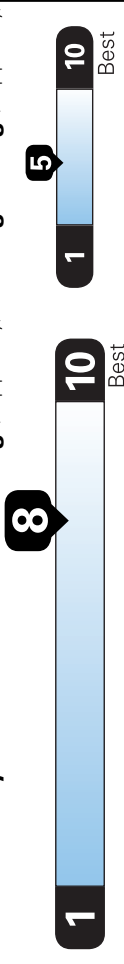

Safety & Security

- Forward Collision Mitigation system (FCM) with pedestrian detection
- Hill Start Assist (HSA)
- Anti-lock Braking System (ABS) with Electronic Brakeforce Distribution (EBD) and brake assist
- Active Stability Control (ASC)
- Tire Pressure Monitoring System (TPMS)
- Side curtain airbags
- Driver knee airbag
- Front seat-mounted side airbags
- Advanced dual-stage front airbags
- Three-point seatbelts for all seating positions
- Adjustable front-seat shoulder belt anchors
- LATCH (Lower Anchors and Tethers for Children)
- Child safety rear door locks
- Anti-theft engine immobilizer
- RISE body construction

Additional Equipment

	INCLUDED
Full Tank of Gas	$130.00
Accy Tonneau Cover	$145.00
Accy Carpeted Floor Mats and Portfolio	$190.00
Accy Armrest Console	

EPA DOT Fuel Economy and Environment

Fuel Economy

39 MPG
combined city/hwy

Compact Cars range from 14 to 113 MPG.
The best vehicle rates 141 MPGe.

36 city
43 highway

2.6 gallons per 100 miles

You **save**
$2,250
in fuel costs
over 5 years
compared to the
average new vehicle.

Annual fuel cost

$1,050

Fuel Economy & Greenhouse Gas Rating (tailpipe only)

This vehicle emits 225 grams CO₂ per mile. The best emits 0 grams per mile (tailpipe only). Producing and distributing fuel also create emissions; learn more at fueleconomy.gov.

Actual results will vary for many reasons, including driving conditions and how you drive and maintain your vehicle. The average new vehicle gets 27 MPG and costs $7,500 to fuel over 5 years. Cost estimates are based on 15,000 miles per year at $2.70 per gallon. MPGe is miles per gasoline gallon equivalent. Vehicle emissions are a significant cause of climate change and smog.

fueleconomy.gov

Calculate personalized estimates and compare vehicles

QR Code
Smartphone

10-year

100,000-mile
LIMITED POWERTRAIN WARRANTY

10 YEAR / **100,000** MILE ANTI-CORROSION/PERFORATION POWERTRAIN
5 YEAR / **60,000** MILE BUMPER-TO-BUMPER ROADSIDE ASSISTANCE

Parts Content Information

For vehicles in this carline:

U.S./Canadian Parts Content: **0%**
Major Sources of Foreign Parts Content: **THAILAND 92%**

For this vehicle:

Final Assembly Point: **CHONBURI, THAILAND**

Country of Origin: **THAILAND**
Engine: **THAILAND**
Transmission: **THAILAND**

Note: Parts content does not include final assembly, distribution, or other non-parts costs.

GOVERNMENT 5-STAR SAFETY RATINGS

Overall Vehicle Score ★ ★ ★ ★ ★

Based on the combined ratings of frontal, side and rollover. Should ONLY be compared to other vehicles of similar size and weight.

Frontal Crash Driver ★ ★ ★ ★ ★
Passenger ★ ★ ★ ★ ★

Based on the risk of injury in a frontal impact. Should ONLY be compared to other vehicles of similar size and weight.

Side Crash Front seat ★ ★ ★ ★ ★
Rear seat ★ ★ ★ ★ ★

Based on the risk of injury in a side impact.

Rollover ★ ★ ★ ★ ★

Based on the risk of rollover in a single-vehicle crash.

Star ratings range from 1 to 5 stars (★ ★ ★ ★ ★) with 5 being the highest.
Source: National Highway Traffic Safety Administration (NHTSA).

www.safercar.gov or 1-888-327-4236

Total Additional Equipment:	MSRP*: $15,595.00
Subtotal:	$465.00
Destination/Handling:	$16,060.00
Total MSRP*:	$17,055.00

*MSRP (Manufacturer's Suggested Retail Price)

Method of Transport: TRUCK
Plant/Port of Entry: BALTIMORE, MD
VIN : ML32AUHJ2MH007181
Route Code : TAR

Cumulative Accessory Weight is 12.1 lbs

Gasoline, license and title fees, applicable federal, state and local taxes and dealer and distributor installed options and accessories are not included in the manufacturer's suggested retail price. This label has been applied to this vehicle pursuant to federal law and cannot be moved or altered prior to delivery to the ultimate purchaser.

Cumulative Accessory Weight is 12.1 lbs

Visit us at www.mitsubishicars.com