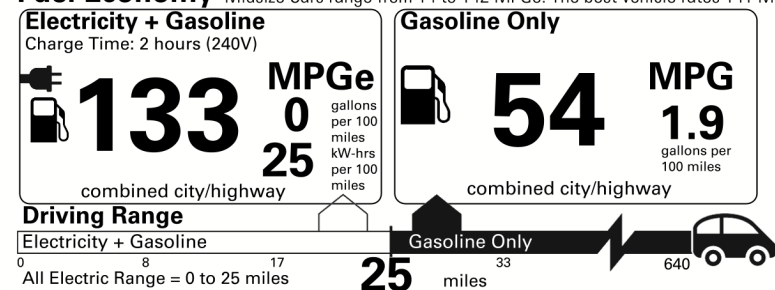

MANUFACTURER'S SUGGESTED RETAIL PRICE $30,000.00

OPTIONAL EQUIPMENT		
FE	50 State Emissions	
PC	Special Color	425.00
CF	Carpet Floor Mats/Cargo Mat	259.00
EF	Rear Bumper Applique	79.00

Not Original - Copy

Created on 2021-04-20 16:50:01 (UTC)

EPA DOT Fuel Economy and Environment

Plug-In Hybrid Vehicle Electricity-Gasoline

Fuel Economy Midsize Cars range from 14 to 142 MPGe. The best vehicle rates 141 MPGe.