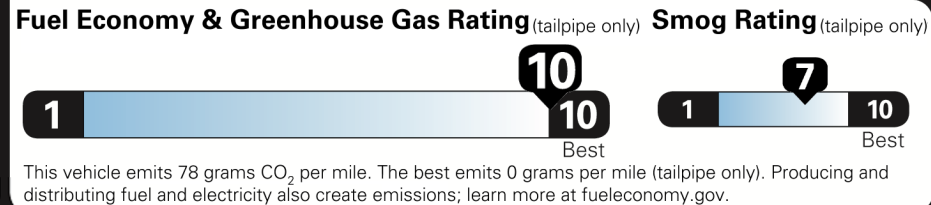

You save $4,500
in fuel costs over 5 years compared to the average new vehicle.

Annual fuel COST $600