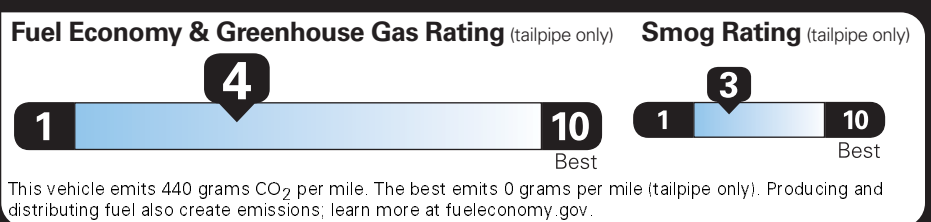

INCLUDED ON THIS VEHICLE EQUIPMENT GROUP 300A RESERVE OPTIONAL EQUIPMENT/OTHER .20" PRM PNT/BRT MCH 20-SPK AL 50 STATE EMISSIONS	(MSRP) NO CHARGE	PRICE INFORMATION BASE PRICE $46,560.00 TOTAL OPTIONS/OTHER TOTAL VEHICLE & OPTIONS/OTHER 46,560.00 DESTINATION & DELIVERY 925.00	(MSRP)

EPA DOT Fuel Economy and Environment

Gasoline Vehicle

Fuel Economy

20 MPG
combined city/hwy

17 city 25 highway

5.0 gallons per 100 miles

Small SUVs range from 18 to 34 MPG. The best vehicle rates 136 MPGe.

You spend **$2,250** more in fuel costs over 5 years compared to the average new vehicle.

Annual fuel cost **$1,800**

Actual results will vary for many reasons, including driving conditions and how you drive and maintain your vehicle. The average new vehicle gets 27 MPG and costs $6,750 to fuel over 5 years. Cost estimates are based on 15,000 miles per year at $2.40 per gallon. MPGe is miles per gasoline gallon equivalent. Vehicle emissions are a significant cause of climate change and smog.

fueleconomy.gov

GOVERNMENT 5-STAR SAFETY RATINGS

Overall Vehicle Score ★★★★★
Based on the combined ratings of frontal, side and rollover. Should ONLY be compared to other vehicles of similar size and weight.

Frontal Crash Driver Passenger ★★★★★
Based on the risk of injury in a frontal impact. Should ONLY be compared to other vehicles of similar size and weight.

Side Crash Front seat Rear seat ★★★★★
Based on the risk of injury in a side impact.

Rollover ★★★★★
Based on the risk of rollover in a single-vehicle crash.

Star ratings range from 1 to 5 stars (★★★★★), with 5 being the highest. Source: National Highway Traffic Safety Administration (NHTSA). www.safercar.gov or 1-888-327-4236