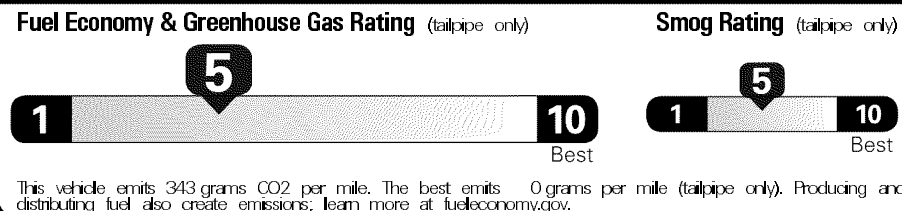

\$43,150.00

EPA DOT Fuel Economy and Environment

Gasoline Vehicle

You spend \$250 more in fuel costs over 5 years compared to the average new vehicle.

Annual fuel cost \$1,450

Actual results will vary for many reasons, including driving conditions and how you drive and maintain your vehicle. The average new vehicle gets 27 MPG and costs \$7,000 to fuel over 5 years. Cost estimates are based on 15,000 miles per year at \$2.55 per gallon. MPGe is miles per gasoline gallon equivalent. Vehicle emissions are a significant cause of climate change and smog.