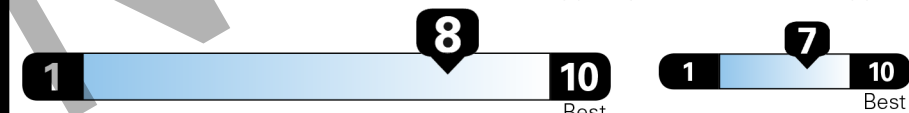

Fuel Economy & Greenhouse Gas Rating (tailpipe only) Smog Rating (tailpipe only)

This vehicle emits 223 grams CO₂ per mile. The best emits 0 grams per mile (tailpipe only). Producing and distributing fuel also create emissions; learn more at fuel economy.gov.

Actual results will vary for many reasons, including driving conditions and how you drive and maintain your vehicle. The average new vehicle gets 27 MPG and costs $6,500 to fuel over 5 years. Cost estimates are based on 15,000 miles per year at $2.35 per gallon. MPGe is miles per gasoline gallon equivalent. Vehicle emissions are a significant cause of climate change and smog.

fuel economy.gov
Calculate personalized estimates and compare vehicles