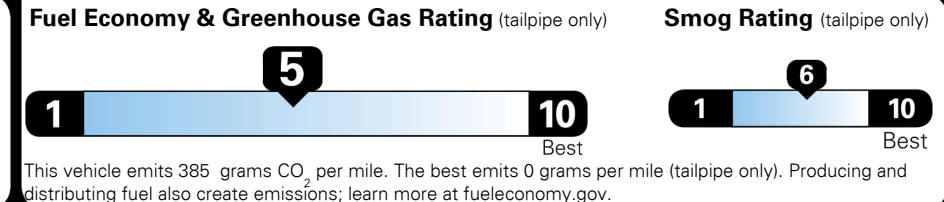

Manufacturer's Suggested Retail Price: $43,600.00

ADDED FEATURES:

- *UYUNI WHITE(UYH) Paint $650.00
- *Sport Prestige Package: $4,200.00
  - 19-inch Sport Alloy Wheels
  - Dark Chrome Grille & Daylight Opening Trim
  - Sport Aluminum Trim
  - Wide Sunroof
  - Parking Distance Warning - Forward & Reverse
  - Power-folding ECM Outside Mirrors w/ Genesis Logo Puddle Lamps
  - Leather Seating Surfaces
  - Integrated Memory System
  - Ventilated Front Seats
  - Lexicon® Premium Audio
  - Wireless Phone Charger

Accessories

- *Reversible Cargo Tray $160.00
- *First Aid Kit $45.00
- *Bumper Appliqué $85.00
- *Wheel Locks $85.00

SOLD TO: IN702
GENESIS OF CARMEL
4240 E 96TH STREET
INDIANAPOLIS IN 46240

SHIPPED TO: IN702

VIN: KMTG34SC6RU140954	EXTERIOR COLOR: UYUNI WHITE	INTERIOR/SEAT COLOR: OBSIDIAN BLACK W/ RED
MODEL: R0422A45	PORT OF ENTRY: TC	TRANSPORT: TRUCK
EMISSIONS: This vehicle is certified to meet emission requirements in all 50 states		ACCESSORY WEIGHT: 17 lbs./ 8 kgs.

Inland Freight & Handling : $1,250.00

TOTAL PRICE: $50,075.00

43 A 0144TMANON

EPA DOT Fuel Economy and Environment

Gasoline Vehicle

Fuel Economy

23 MPG
combined city/hwy

20 city
28 highway

4.3 gallons per 100 miles

Compact Cars range from 17 to 105 MPG. The best vehicle rates 140 MPGe.

You spend $4,250
more in fuel costs over 5 years compared to the average new vehicle.

Annual fuel cost $2,800

Actual results will vary for many reasons, including driving conditions and how you drive and maintain your vehicle. The average new vehicle gets 28 MPG and costs $9,750 to fuel over 5 years. Cost estimates are based on 15,000 miles per year at $ 4.30 per gallon. MPGe is miles per gasoline gallon equivalent. Vehicle emissions are a significant cause of climate change and smog.

fueleconomy.gov
Calculate personalized estimates and compare vehicles

GOVERNMENT 5-STAR SAFETY RATINGS

This vehicle has not been rated by the government for overall vehicle score, frontal crash, side crash or rollover risk.

Source: National Highway Traffic Safety Administration (NHTSA).
www.safercar.gov or 1-888-327-4236

Manufacturer's suggested retail price includes manufacturer's recommended pre-delivery service. Gasoline license and title fees state and local taxes and dealer installed options and accessories are not included in the manufacturer's suggested retail price. This label has been affixed to this vehicle by Genesis Motor America, pursuant to the requirements of 15 U.S.C. 1231 et seq. which prohibits its removal or alteration prior to delivery to the ultimate purchaser.

Scan this QR code for general model information and options

PARTS CONTENT INFORMATION

FOR VEHICLES IN THIS CARLINE: U.S./CANADIAN PARTS CONTENT: 2 %

MAJOR SOURCES OF FOREIGN PARTS CONTENT: KOREA: 80 %

FOR THIS VEHICLE: FINAL ASSEMBLY POINT: ULSAN, KOREA

COUNTRY OF ORIGIN:

ENGINE: KOREA TRANSMISSION: KOREA

Note: Parts content does not include final assembly, distribution, or other non-parts costs.