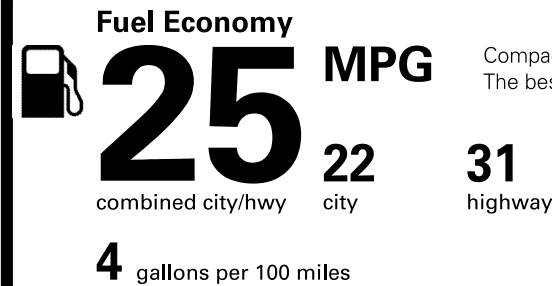

NOTE: PARTS CONTENT DOES NOT INCLUDE FINAL ASSEMBLY, DISTRIBUTION OR OTHER NON-PARTS COSTS.

EPA DOT Fuel Economy and Environment

Gasoline Vehicle

Compact Cars range from 14 to 105 MPG. The best vehicle rates 119 MPGe.