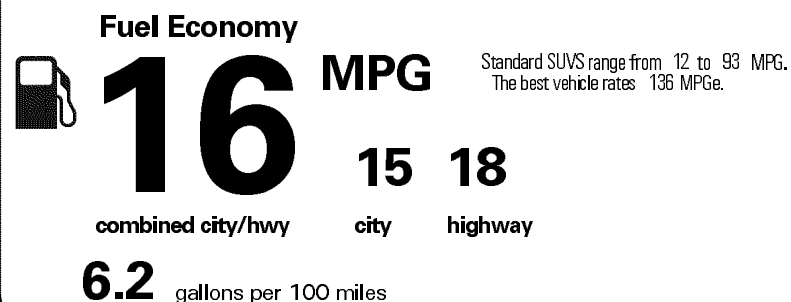

MANUFACTURER'S SUGGESTED RETAIL PRICE

- ** Blind Spot Monitor with Rear Cross-Traffic Alert power retracting/auto-dimming outer mirrors 800.00
- ** Headlamp washers 100.00
- ** Premium Package w/Captain's Chairs 18" split-six spoke alloy wheels, LED foglamps, rain-sensing wipers, windshield deicer, Intuitive Parking Assist, Navigation Package, leather-trimmed seats, Mahogany wood trim, heated/ventilated front seats, heated 2nd row tilt/slide captain's chairs, 3-zone automatic climate control 4,770.00
- ** Mahogany wood & leather-trimmed steering wheel and shift knob 310.00
- ** Cargo Net/Cargo Mat/Wheel Locks & Key Gloves 260.00

\$51,855.00

Not Original - Copy

Created on 2017-12-28 07:46:17 (UTC)

EPA DOT Fuel Economy and Environment

Gasoline Vehicle

You spend \$6,250 more in fuel costs over 5 years compared to the average new vehicle.