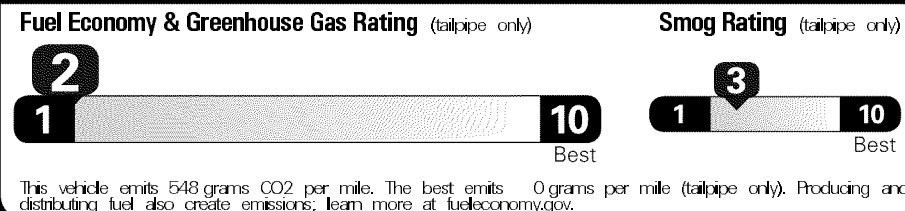

You spend $6,250 more in fuel costs over 5 years compared to the average new vehicle.

Annual fuel cost $2,600