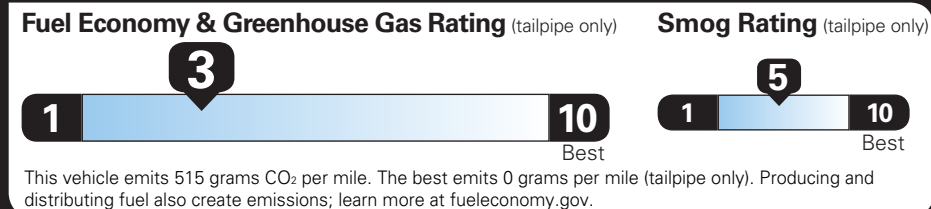

TOTAL VEHICLE PRICE* \$64,990.00

EPA DOT Fuel Economy and Environment

Gasoline Vehicle

Fuel Economy

17 MPG
combined city/hwy

15 MPG
city

19 MPG
highway

5.9 gallons per 100 miles

Standard SUVs range from 13 to 101 MPG. The best vehicle rates 141 MPGe.

You spend \$4,500 more in fuel costs over 5 years compared to the average new vehicle.

Annual fuel cost \$2,400

Actual results will vary for many reasons, including driving conditions and how you drive and maintain your vehicle. The average new vehicle gets 27 MPG and costs \$7,500 to fuel over 5 years. Cost estimates are based on 15,000 miles per year at \$2.70 per gallon. MPGe is miles per gasoline gallon equivalent. Vehicle emissions are a significant cause of climate change and smog.