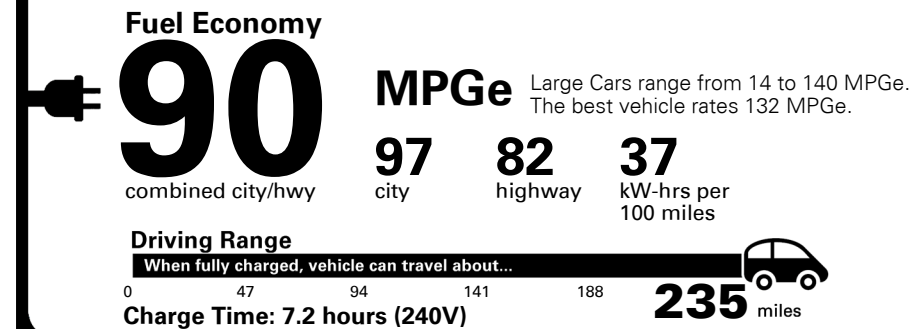

## EPA DOT Fuel Economy and Environment

Electric Vehicle

**You save \$4,000**  
 in fuel costs over 5 years compared to the average new vehicle.

**Annual fuel cost \$800**