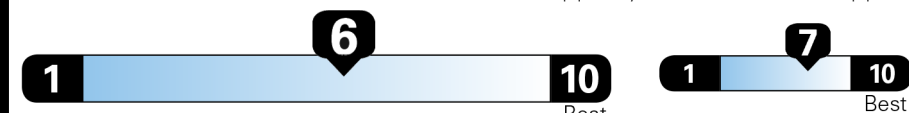

28 39
combined city/hwy city highway

3.1 gallons per 100 miles

You save

\$1,000
in fuel costs over 5 years compared to the average new vehicle.

Annual fuel cost

\$1,400

Fuel Economy & Greenhouse Gas Rating (tailpipe only) Smog Rating (tailpipe only)